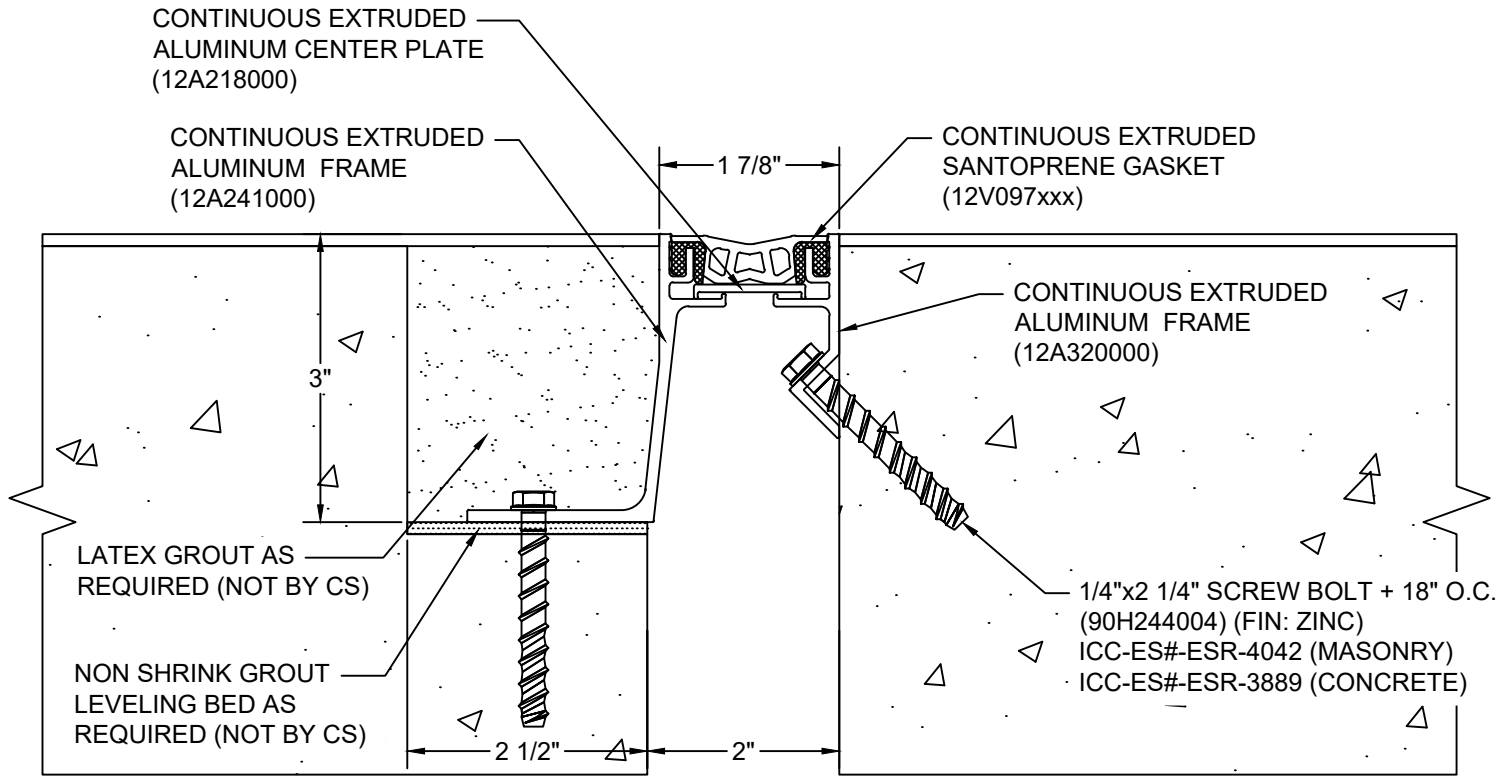

Model: GFT-200X3M

Construction Specialties
www.c-sgroup.com
6696 Route 405 Highway, Muncy, PA 17756
Phone: (800) 233-8493 / Fax: (570) 546-8022
895 Lakefront Promenade, Mississauga, Ontario L5E 2C2 Canada
Phone: (888) 895-8955 / Fax: (905) 274-6241

© Copyright 2016 Construction Specialties, Inc.

PROJECT:	SCALE: NTS
CUSTOMER:	DATE:
LOCATION:	JOB NO.:
DRAWN BY:	SHEET NO.: