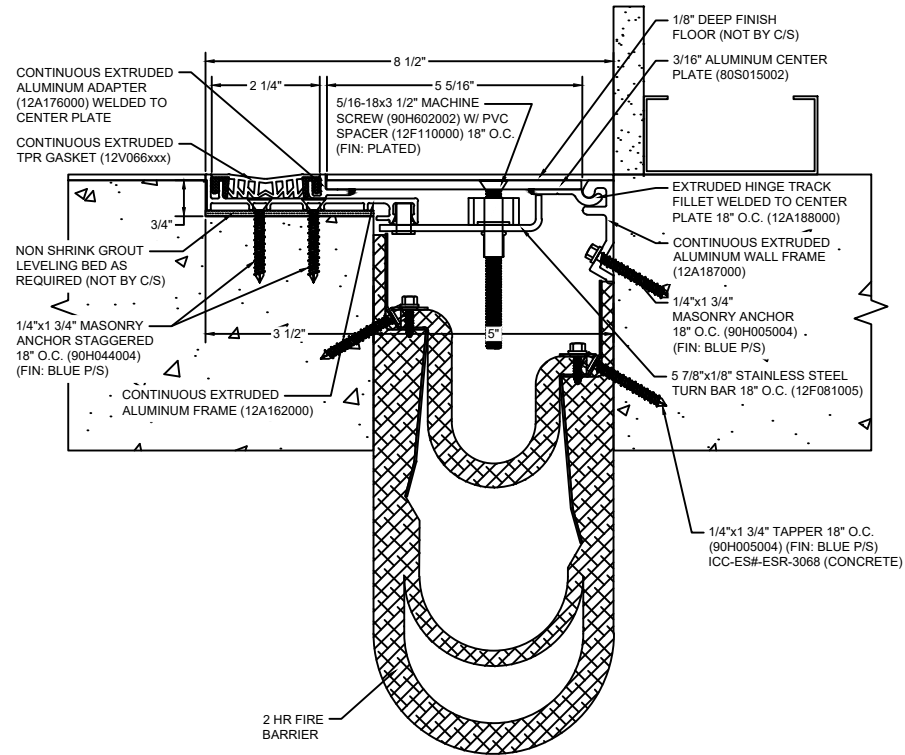

Model: SGRW-500 W/ FB

CS Construction Specialties®
www.c-sgroup.com
6696 Route 405 Highway, Muncy, PA 17756
Phone: (800) 233-8493 / Fax: (570) 546-8022
895 Lakefront Promenade, Mississauga, Ontario L5E 2C2 Canada
Phone: (888) 895-8955 / Fax: (905) 274-6241

© Copyright 2018 Construction Specialties, Inc.

PROJECT:	SCALE: NTS
CUSTOMER:	DATE:
LOCATION:	JOB NO.:
DRAWN BY:	SHEET NO.: