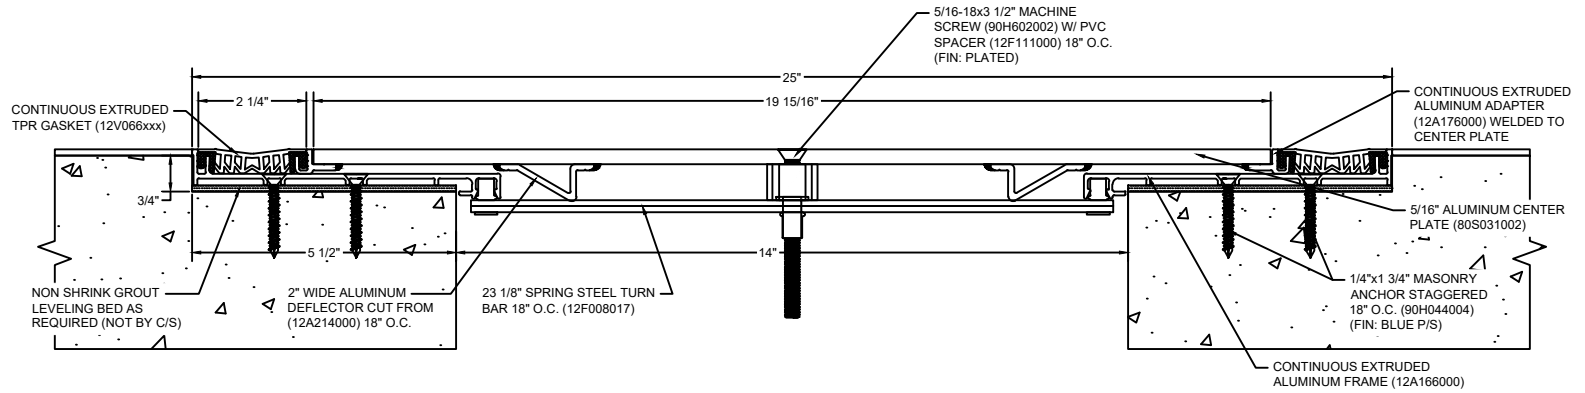

Model: SGP-1400

Construction Specialties®
www.c-sgroup.com
6696 Route 405 Highway, Muncy, PA 17756
Phone: (800) 233-8493 / Fax: (570) 546-8022
895 Lakefront Promenade, Mississauga, Ontario L5E 2C2 Canada
Phone: (888) 895-8955 / Fax: (905) 274-6241

© Copyright 2018 Construction Specialties, Inc.

PROJECT:	SCALE: NTS
CUSTOMER:	DATE:
LOCATION:	JOB NO.:
DRAWN BY:	SHEET NO.: