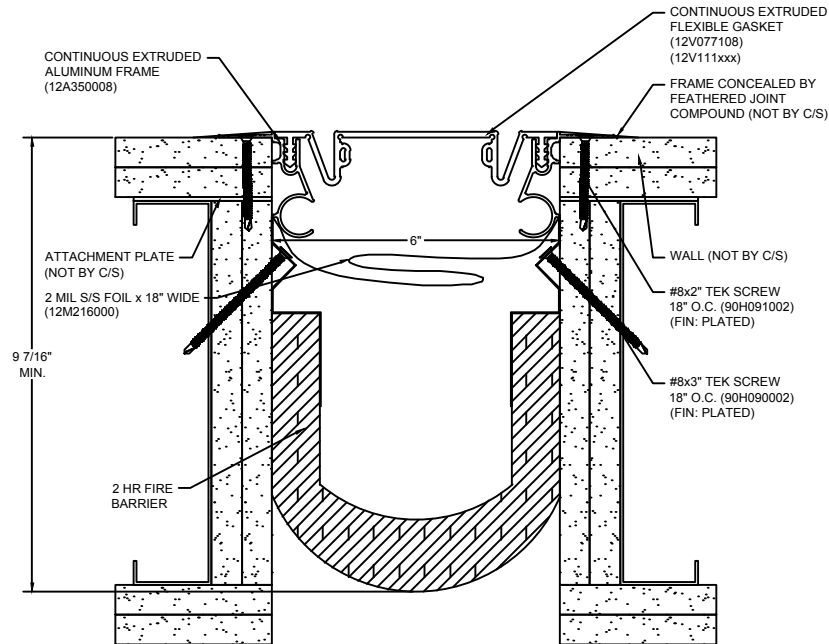

108 BLACK 	232 WHITE 	AVAILABLE COLORS: *** CUSTOM COLORS ARE AVAILABLE AT AN ADDITIONAL CHARGE, SUBJECT TO MINIMUM QUANTITIES. ***	270 GREIGE 	136 GRAY 
---	---	---	--	--

Model: FWF-600 W/ FB

 Construction Specialties www.c-sgroup.com		6696 Route 405 Highway, Muncy, PA 17756 Phone: (800) 233-8493 / Fax: (570) 546-8022							
		895 Lakefront Promenade, Mississauga, Ontario L5E 2C2 Canada Phone: (888) 895-8955 / Fax: (905) 274-6241							
		DISCLAIMER: This document is the property of Construction Specialties, Inc. and contains confidential proprietary information that is not to be disclosed to third parties and is not to be used without approval in writing from Construction Specialties, Inc.							
		<table border="1" style="width: 100%;"> <tr> <td>PROJECT:</td> <td>SCALE: 3" = 1'-0"</td> </tr> <tr> <td>CUSTOMER:</td> <td>DATE:</td> </tr> <tr> <td>LOCATION:</td> <td>JOB NO.:</td> </tr> <tr> <td>DRAWN BY:</td> <td>SHEET NO.:</td> </tr> </table>		PROJECT:	SCALE: 3" = 1'-0"	CUSTOMER:	DATE:	LOCATION:	JOB NO.:
PROJECT:	SCALE: 3" = 1'-0"								
CUSTOMER:	DATE:								
LOCATION:	JOB NO.:								
DRAWN BY:	SHEET NO.:								