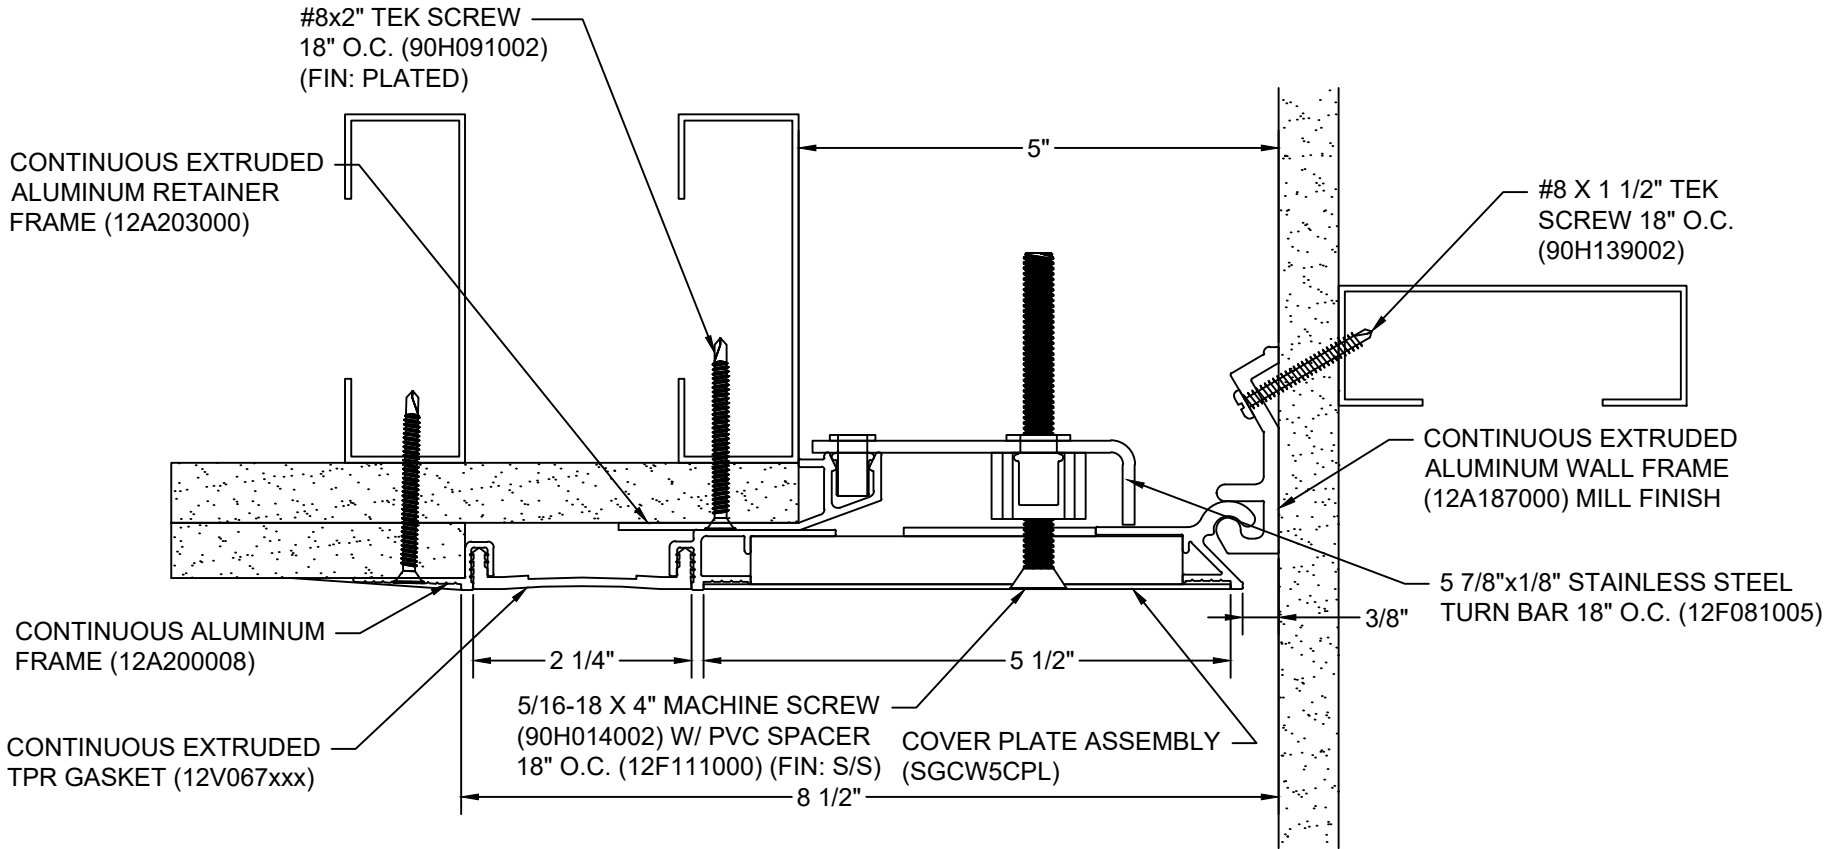

Model: SGWC-500

Construction Specialties
www.c-sgroup.com
6696 Route 405 Highway, Muncy, PA 17756
Phone: (800) 233-8493 / Fax: (570) 546-8022
895 Lakefront Promenade, Mississauga, Ontario L5E 2C2 Canada
Phone: (888) 895-8955 / Fax: (905) 274-6241

© Copyright 2016 Construction Specialties, Inc.

PROJECT:	SCALE: NTS
CUSTOMER:	DATE:
LOCATION:	JOB NO.:
DRAWN BY:	SHEET NO.: