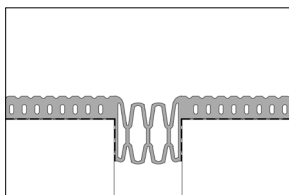

# Floor Joint Systems *(continued)*

350 LF Max Order Total

**GFT-M\***  
1" - 2"  
Available Depths:  
1", 1.5", 2", 3"

**HB**  
1" - 4"  
25', 50' stock lengths only  
Black gasket color only

**PC-2G/PCS-2G**  
1" - 4"

**PCW-2G/PCWS-2G**  
1" - 4"

**RFA**  
2" - 4"

**RFWA**  
2" - 4"

**RFD**  
1" - 4"

**RFWD**  
1" - 4"

**SSR**  
1" - 4"

**SSRW**  
1" - 4"

**ZB**  
1" - 4"  
20', 30', 65', 130', 200'  
stock lengths only  
Black gasket color only