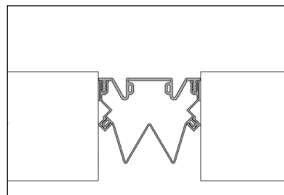

# Wall Joint Systems

No Quantity Restrictions

**AFW**  
1" - 4"

**AFWC**  
1" - 4"

**FWF\***  
1" - 6"

**FWFC\***  
1" - 6"

**FWF-M\***  
2" - 6"

**FWFC-M\***  
2" - 6"

**FWS\***  
2" - 6"

**FWSC\***  
2" - 6"

**FWS-M\***  
2" - 6"

**FWSC-M\***  
2" - 6"

**SC\***  
3" - 6"  
Exterior Wall Cover

**SF\***  
2" - 6"  
Exterior Wall Cover

\*Choose from standard gasket colors on page 1.