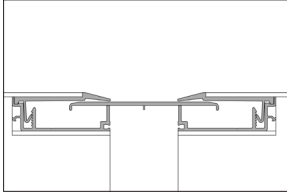

# Floor Joint Systems

350 LF Max Order Total

**ALR**  
1" - 4"

**ALRW**  
1", 2", 4"

**ALS**  
1" - 4"

**ALSW**  
1", 2", 4"

**GFPS\***  
1" - 2"

**GFPSW\***  
1" - 2"

**GFS\***  
1" - 2"

**GFSW\***  
1" - 2"

**GFST\***  
1" - 2"

**GFSTW\***  
1" - 2"

**GYMF**  
1" - 2"

**GYMC**  
1" - 2"

**GFT\***  
1" - 2"  
Available Depths:  
1", 1.5", 2", 3"

**GFTW\***  
1" - 2"  
Available Depths:  
1", 1.5", 2", 3"