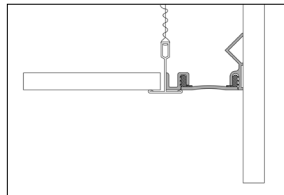

FCFC*
1" - 6"