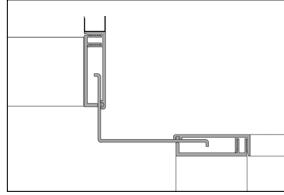

Wall Joint Systems

No Quantity Restrictions

AFWC
1" - 4"

*Choose from standard gasket colors on page 1.