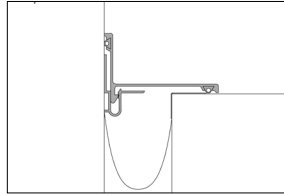

# Wall Joint Systems

350 LF Max Order Total

**ASM**  
1" - 4"

**ASMC**  
1" - 4"

**ASM-X**  
1" - 4"  
Exterior Wall Cover

**ASMC-X**  
1" - 4"  
Exterior Wall Cover

**GFS-WL\***  
1" - 2"

**GFSW-WL\***  
1" - 2"