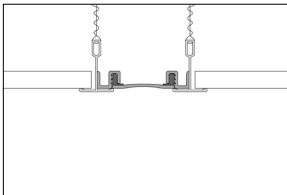

Ceiling Joint Systems

No Quantity Restrictions

FCF*
1" - 6"