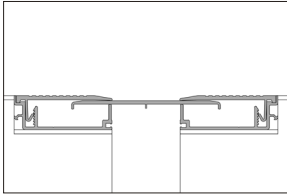

# Floor Joint Systems

350 LF Max Order Total

**ALR**  
1" - 4"

**ALRW**  
1", 2", 4"

**ALS**  
1" - 4"

**ALSW**  
1", 2", 4"

**GFPS\***  
1" - 2"

**GFPSW\***  
1" - 2"

**GFS\***  
1" - 2"

**GFSW\***  
1" - 2"

**GFST\***  
1" - 2"

**GFSTW\***  
1" - 2"

**GYMF**  
1" - 2"

**GYMC**  
1" - 2"

**GFT\***  
1" - 2"  
Available Depths:  
1", 1.5", 2", 3"

**GFTW\***  
1" - 2"  
Available Depths:  
1", 1.5", 2", 3"