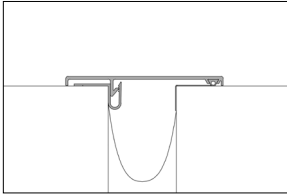

# Wall Joint Systems

350 LF Max Order Total

**ASM**  
1" - 4"

**ASMC**  
1" - 4"

**ASM-X**  
1" - 4"  
Exterior Wall Cover

**ASMC-X**  
1" - 4"  
Exterior Wall Cover

**GFS-WL\***  
1" - 2"

**GFSW-WL\***  
1" - 2"