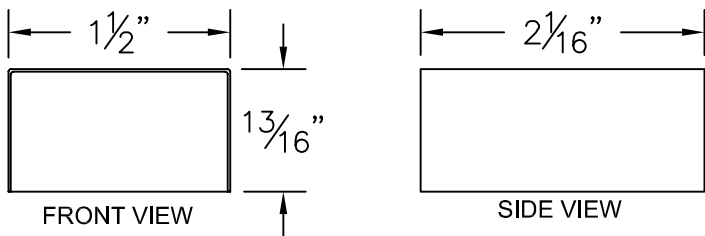

SPLICE AND END CAPS FOR 6062 CUBICLE TRACK

SPLICE

CARRIER STOP

CARRIER GATE

6062 CUBICLE TRACK

DRAWING BY: CDL

DATE: 10/5/2016