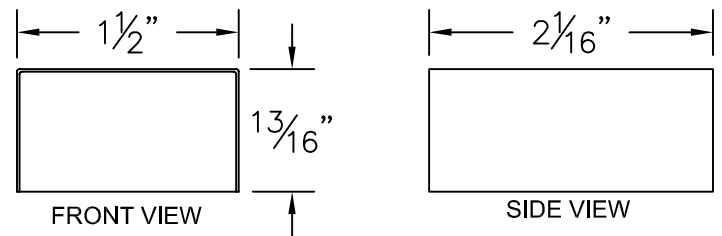

SPLICE AND END CAPS FOR 6062 CUBICLE TRACK

SPLICE

CARRIER STOP

CARRIER GATE

6062 CUBICLE TRACK

DRAWING BY: CDL

DATE: 10/5/2016