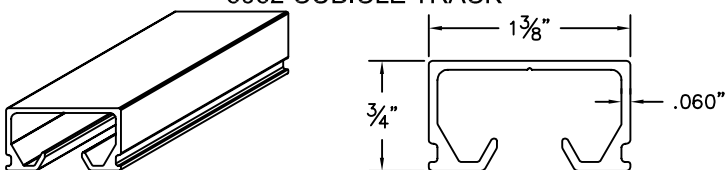

SPLICE AND END CAPS FOR 6062 CUBICLE TRACK

SPLICE

CARRIER STOP

CARRIER GATE

6062 CUBICLE TRACK

DRAWING BY: CDL

DATE: 10/5/2016