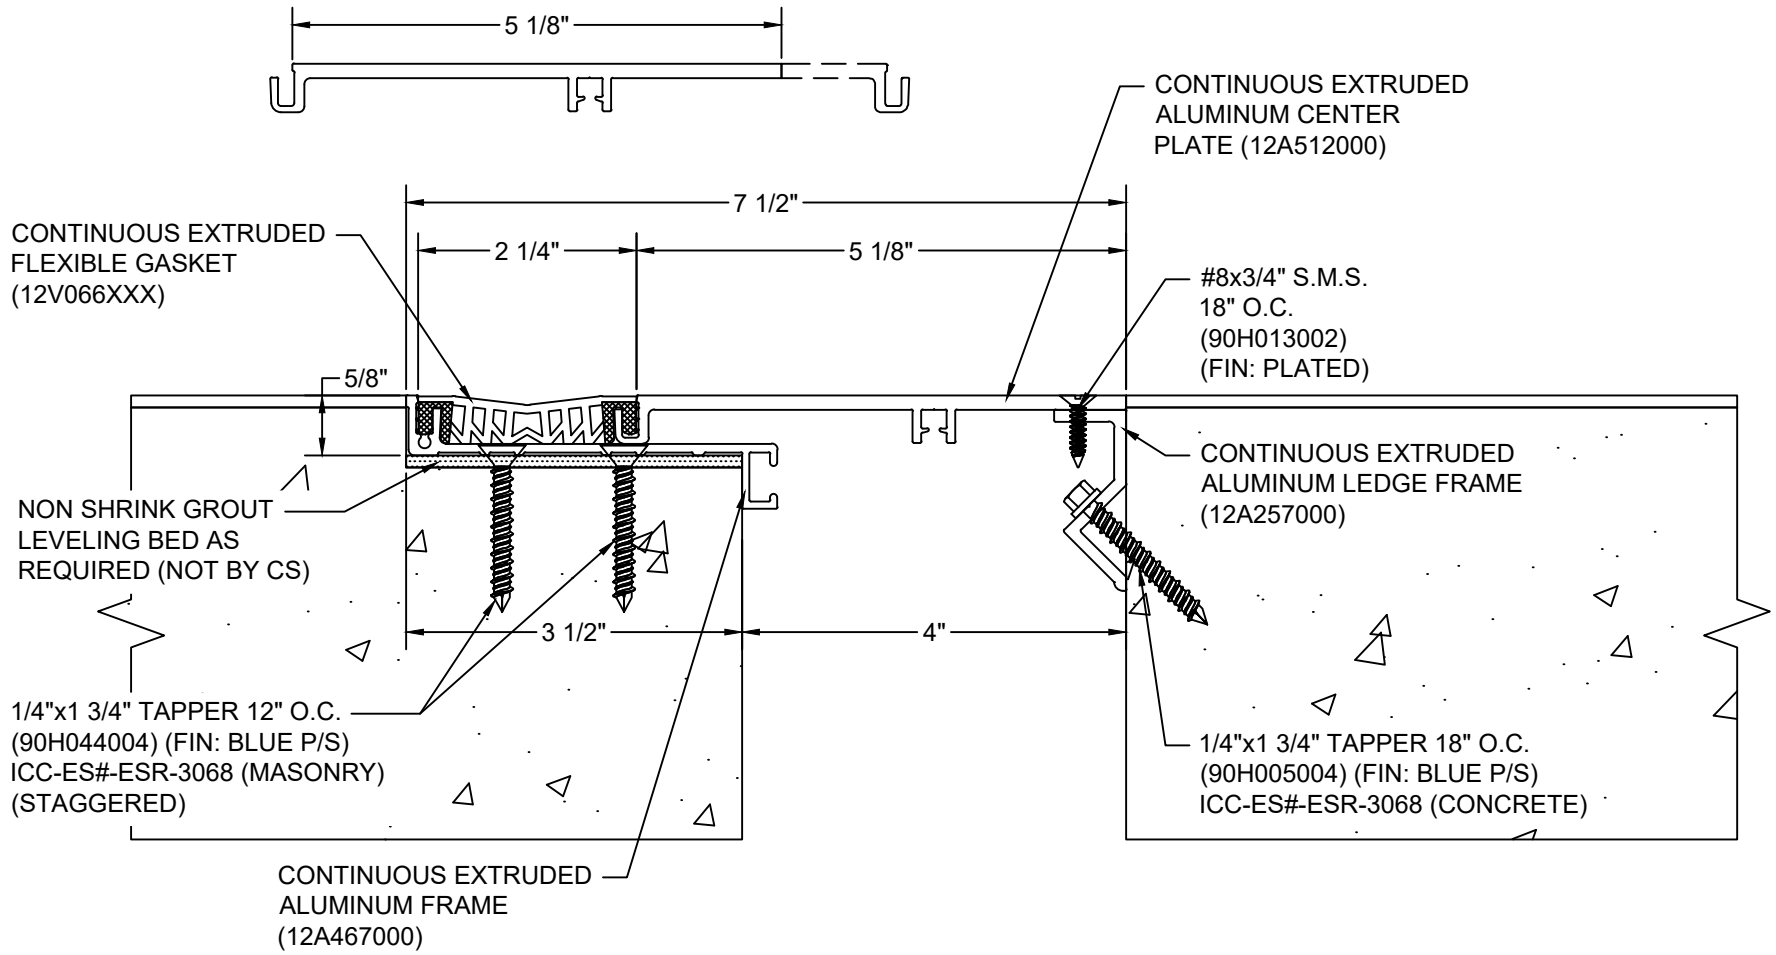

Model: GTPM-400

Construction Specialties®
www.c-sgroup.com
6696 Route 405 Highway, Muncy, PA 17756
Phone: (800) 233-8493 / Fax: (570) 546-8022
895 Lakefront Promenade, Mississauga, Ontario L5E 2C2 Canada
Phone: (888) 895-8955 / Fax: (905) 274-6241

© Copyright 2018 Construction Specialties, Inc.

PROJECT:	SCALE: NTS
CUSTOMER:	DATE:
LOCATION:	JOB NO.:
DRAWN BY:	SHEET NO.: