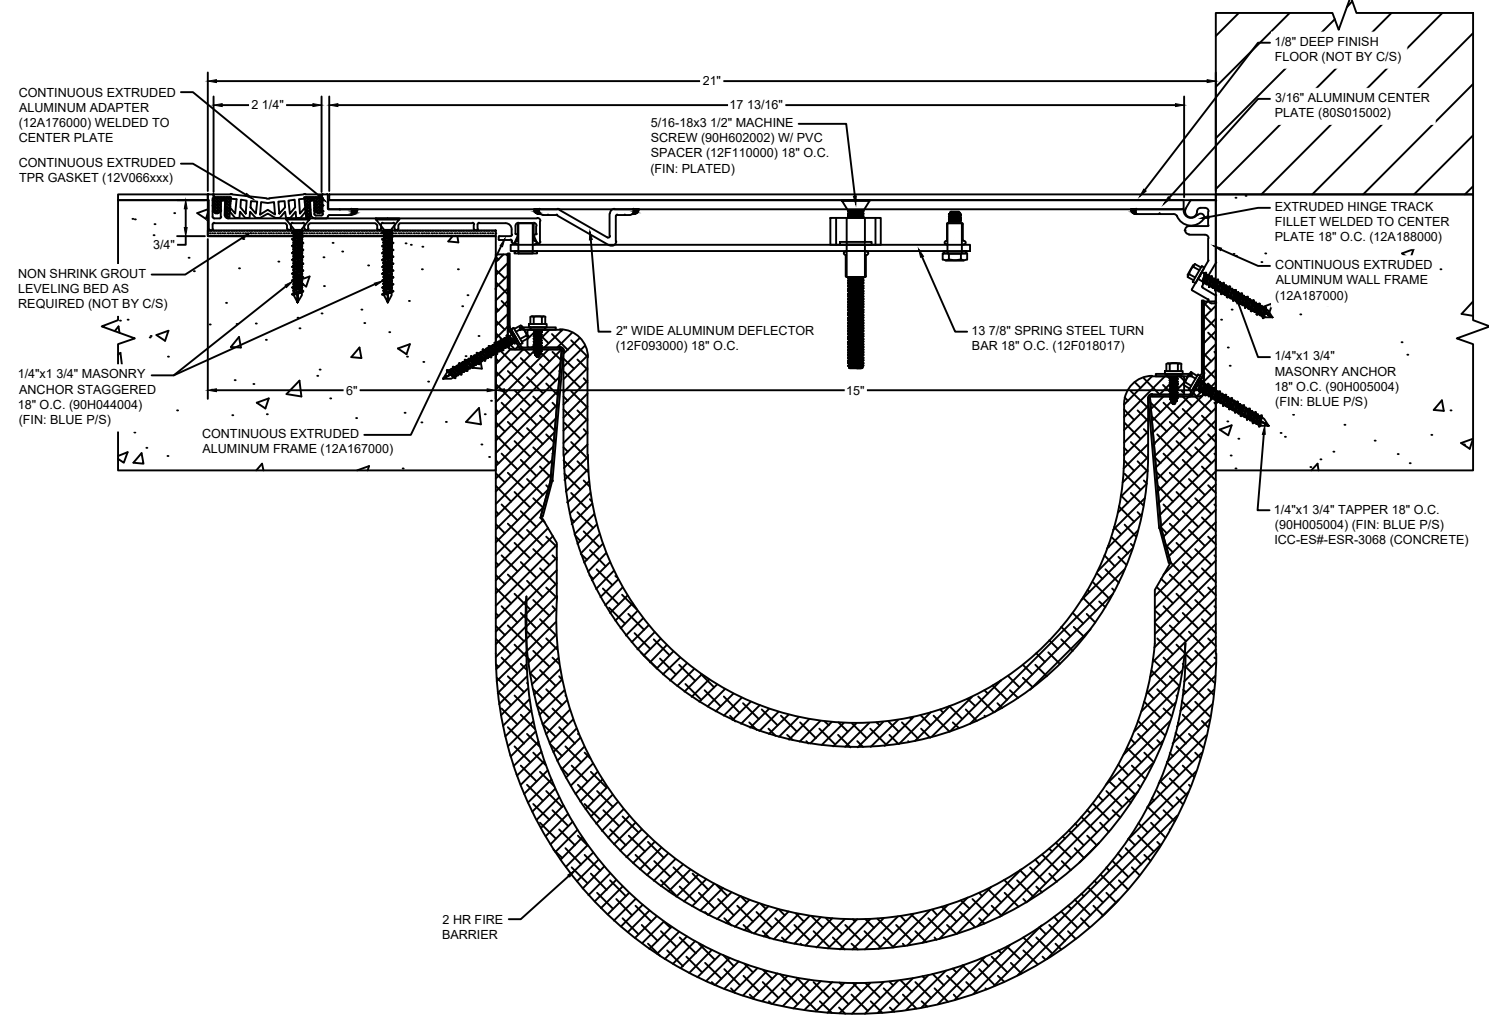

AVAILABLE COLORS:

108 BLACK

232 WHITE

764 PLATINUM

270 GREIGE

136 GRAY

Model: SGRW-1500 W/ FB

Construction Specialties® www.c-sgroup.com 6696 Route 405 Highway, Muncy, PA 17756 Phone: (800) 233-8493 / Fax: (570) 546-8022 895 Lakefront Promenade, Mississauga, Ontario L5E 2C2 Canada Phone: (888) 895-8955 / Fax: (905) 274-6241	© Copyright 2018 Construction Specialties, Inc.	PROJECT:	SCALE: NTS
		CUSTOMER:	DATE:
		LOCATION:	JOB NO.:
		DRAWN BY:	SHEET NO.: