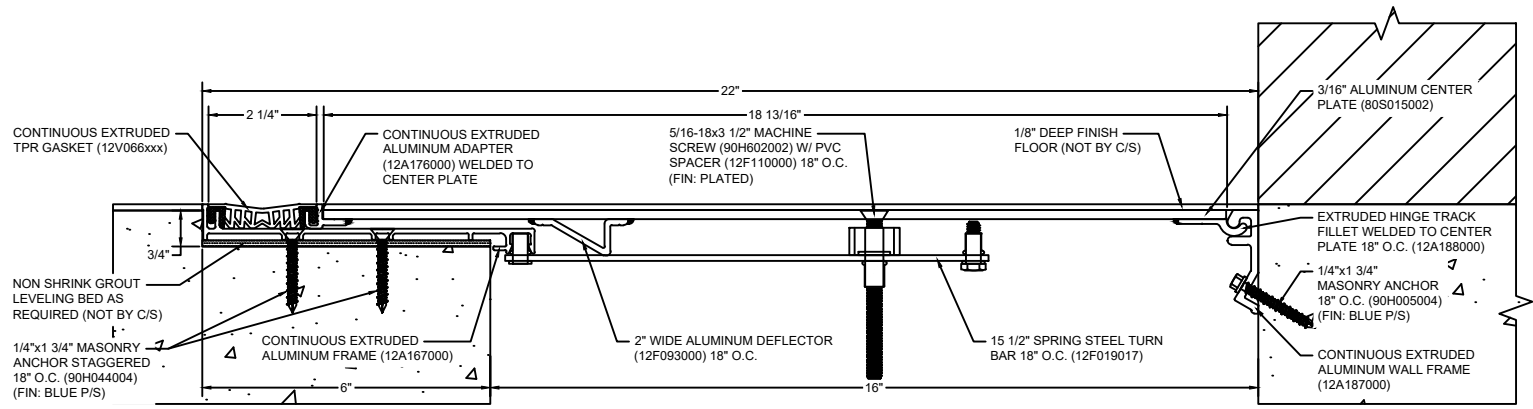

108 BLACK	232 WHITE	AVAILABLE COLORS:	270 GREIGE	136 GRAY
		764 PLATINUM		

Model: SGRW-1600

CS Construction Specialties®
www.c-sgroup.com
6696 Route 405 Highway, Muncy, PA 17756
Phone: (800) 233-8493 / Fax: (570) 546-8022

895 Lakefront Promenade, Mississauga, Ontario L5E 2C2 Canada
Phone: (888) 895-8955 / Fax: (905) 274-6241

© Copyright 2018 Construction Specialties, Inc.

PROJECT:	SCALE: NTS
CUSTOMER:	DATE:
LOCATION:	JOB NO.:
DRAWN BY:	SHEET NO.: