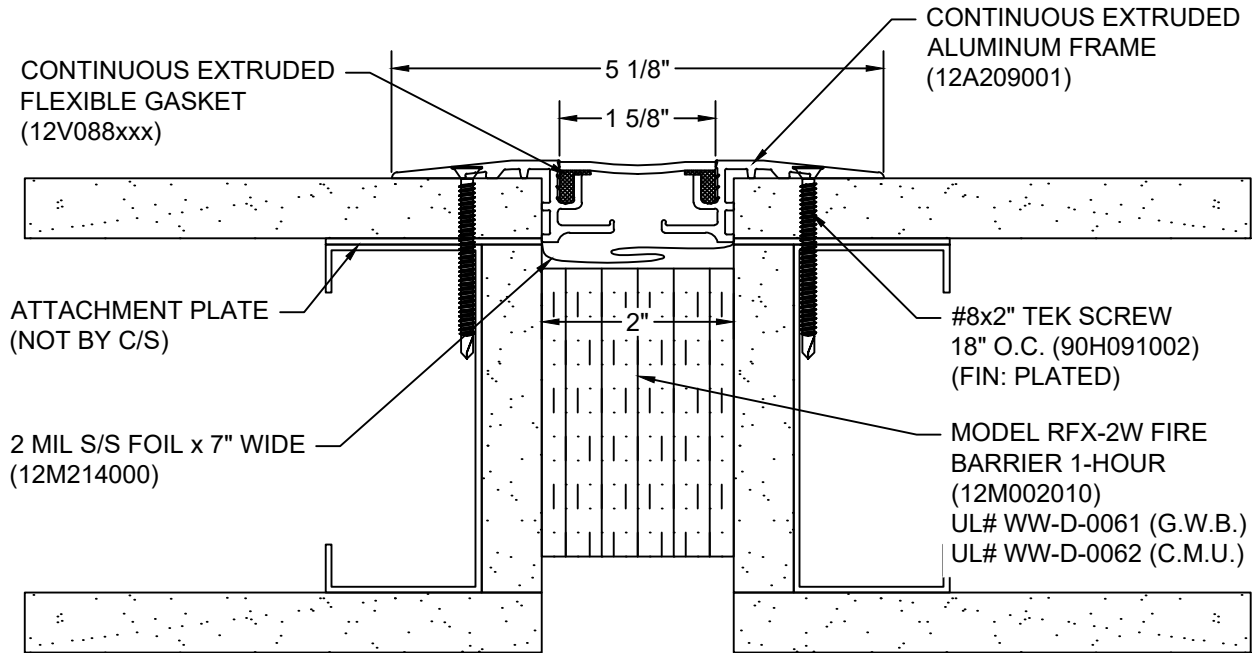

Model: GFS-200WL W/ FB

CS **Construction Specialties**®
www.c-sgroup.com
6696 Route 405 Highway, Muncy, PA 17756
Phone: (800) 233-8493 / Fax: (570) 546-8022

895 Lakefront Promenade, Mississauga, Ontario L5E 2C2 Canada
Phone: (888) 895-8955 / Fax: (905) 274-6241

© Copyright 2016 Construction Specialties, Inc.

PROJECT:	SCALE: NTS
CUSTOMER:	DATE:
LOCATION:	JOB NO.:
DRAWN BY:	SHEET NO.: