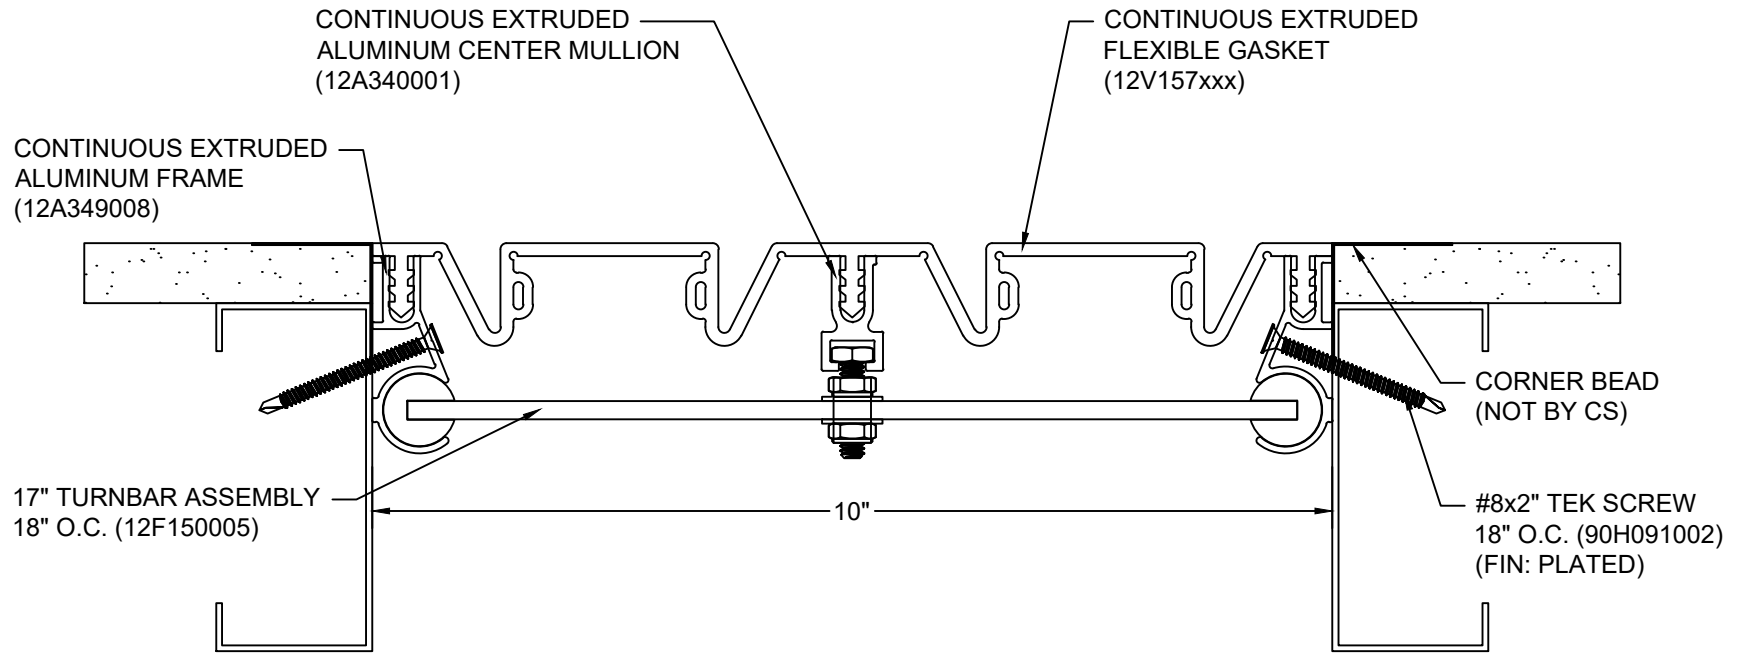

Model: FWF-1000M

CS **Construction Specialties**®
www.c-sgroup.com
6696 Route 405 Highway, Muncy, PA 17756
Phone: (800) 233-8493 / Fax: (570) 546-8022
895 Lakefront Promenade, Mississauga, Ontario L5E 2C2 Canada
Phone: (888) 895-8955 / Fax: (905) 274-6241

© Copyright 2018 Construction Specialties, Inc.

PROJECT:	SCALE: NTS
CUSTOMER:	DATE:
LOCATION:	JOB NO.:
DRAWN BY:	SHEET NO.: