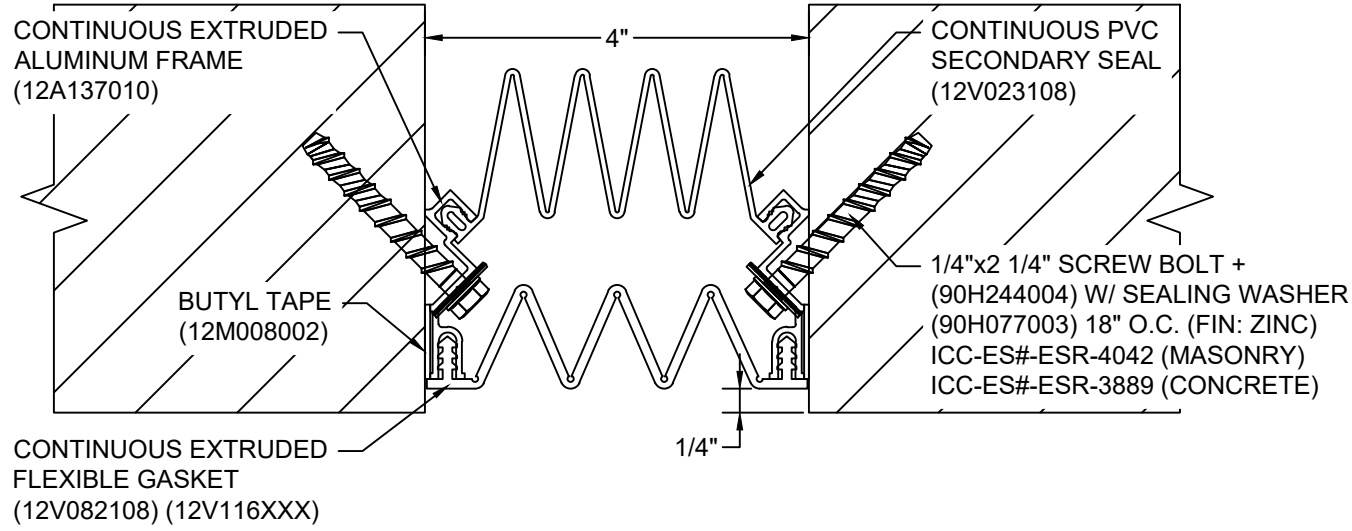

Model: SC-400

Construction Specialties®
www.c-sgroup.com
6696 Route 405 Highway, Muncy, PA 17756
Phone: (800) 233-8493 / Fax: (570) 546-8022
895 Lakefront Promenade, Mississauga, Ontario L5E 2C2 Canada
Phone: (888) 895-8955 / Fax: (905) 274-6241

© Copyright 2018 Construction Specialties, Inc.

PROJECT:	SCALE: NTS
CUSTOMER:	DATE:
LOCATION:	JOB NO.:
DRAWN BY:	SHEET NO.: