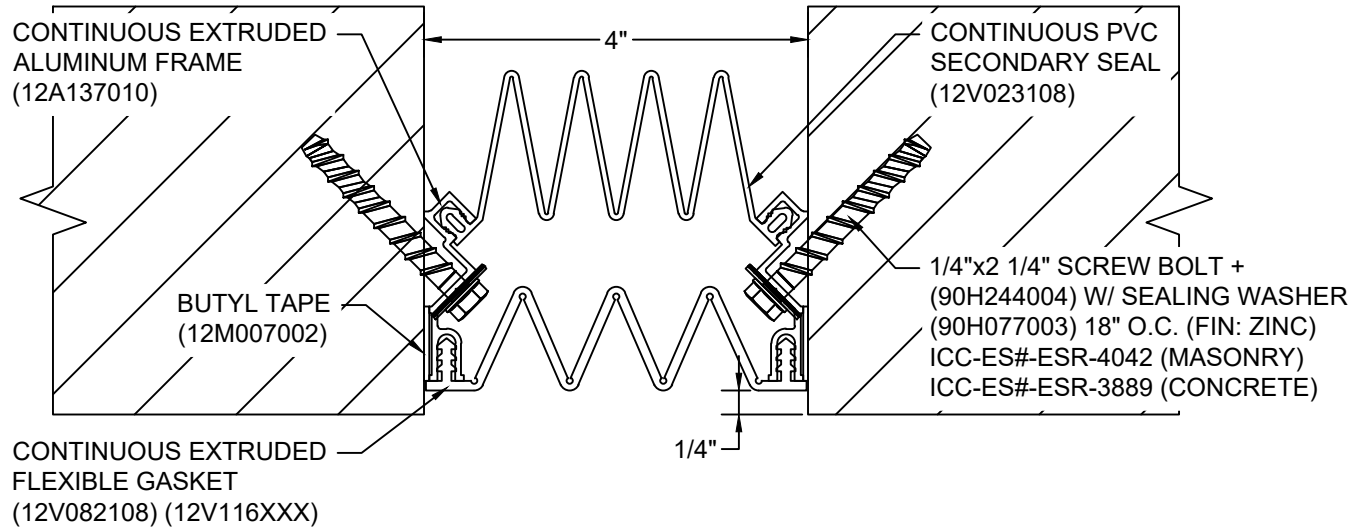

Model: SC-400

Construction Specialties
www.c-sgroup.com
6696 Route 405 Highway, Muncy, PA 17756
Phone: (800) 233-8493 / Fax: (570) 546-8022
895 Lakefront Promenade, Mississauga, Ontario L5E 2C2 Canada
Phone: (888) 895-8955 / Fax: (905) 274-6241

© Copyright 2016 Construction Specialties, Inc.

PROJECT:	SCALE: NTS
CUSTOMER:	DATE:
LOCATION:	JOB NO.:
DRAWN BY:	SHEET NO.: