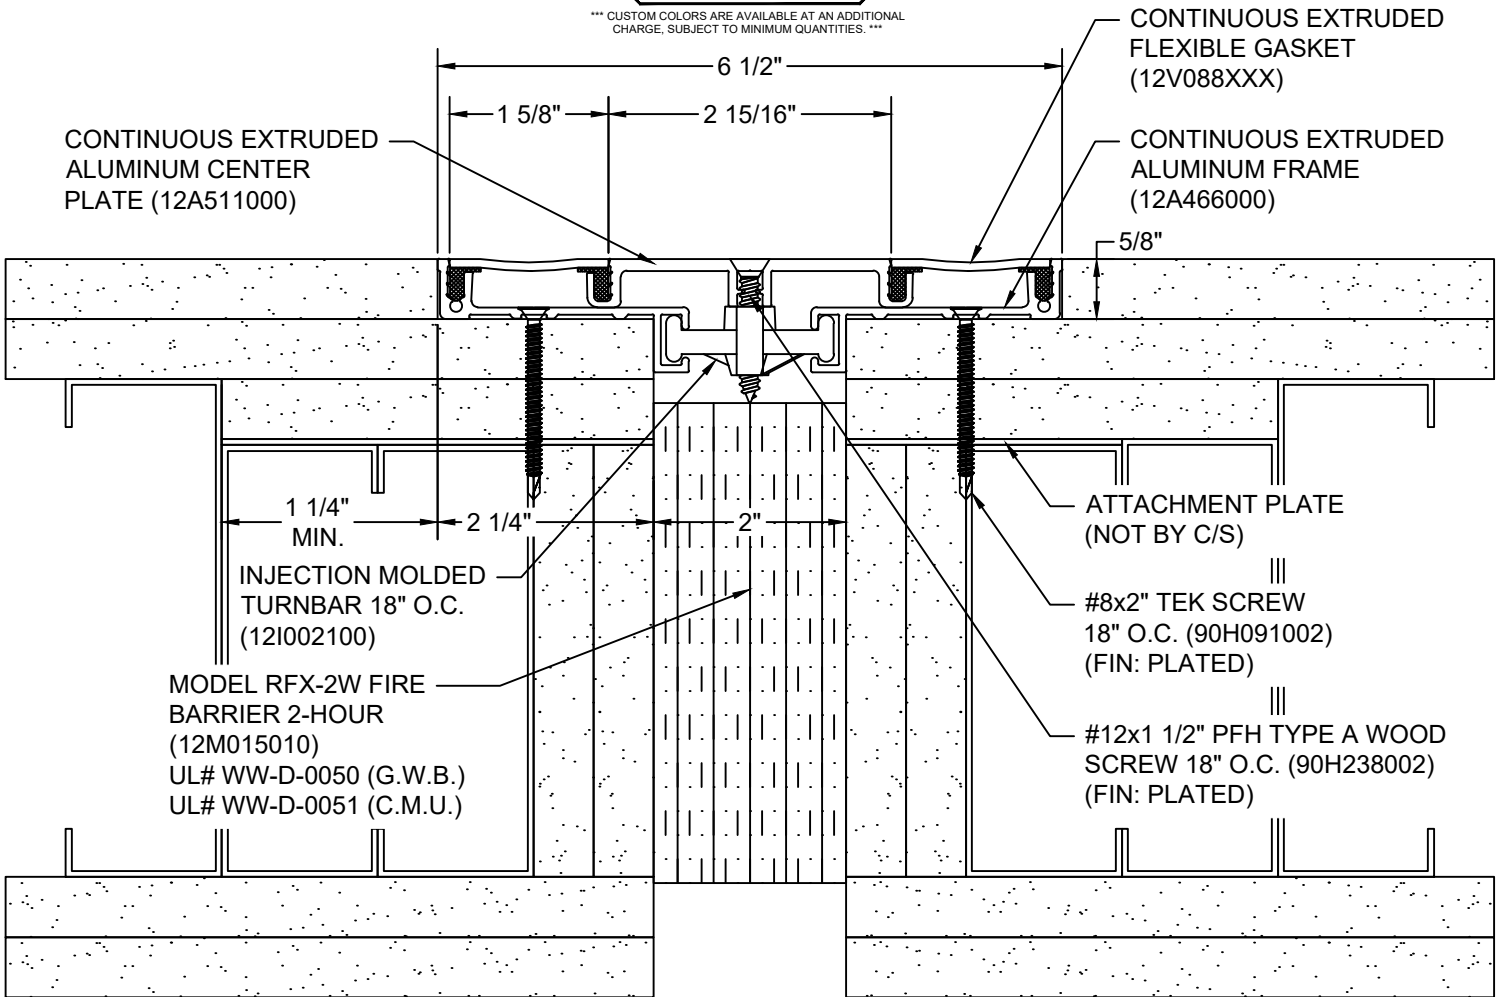

Model: GTW-200 W/ FB

Construction Specialties
www.c-sgroup.com
6696 Route 405 Highway, Muncy, PA 17756
Phone: (800) 233-8493 / Fax: (570) 546-8022
895 Lakefront Promenade, Mississauga, Ontario L5E 2C2 Canada
Phone: (888) 895-8955 / Fax: (905) 274-6241

© Copyright 2016 Construction Specialties, Inc.

PROJECT:	SCALE: NTS
CUSTOMER:	DATE:
LOCATION:	JOB NO.:
DRAWN BY:	SHEET NO.: