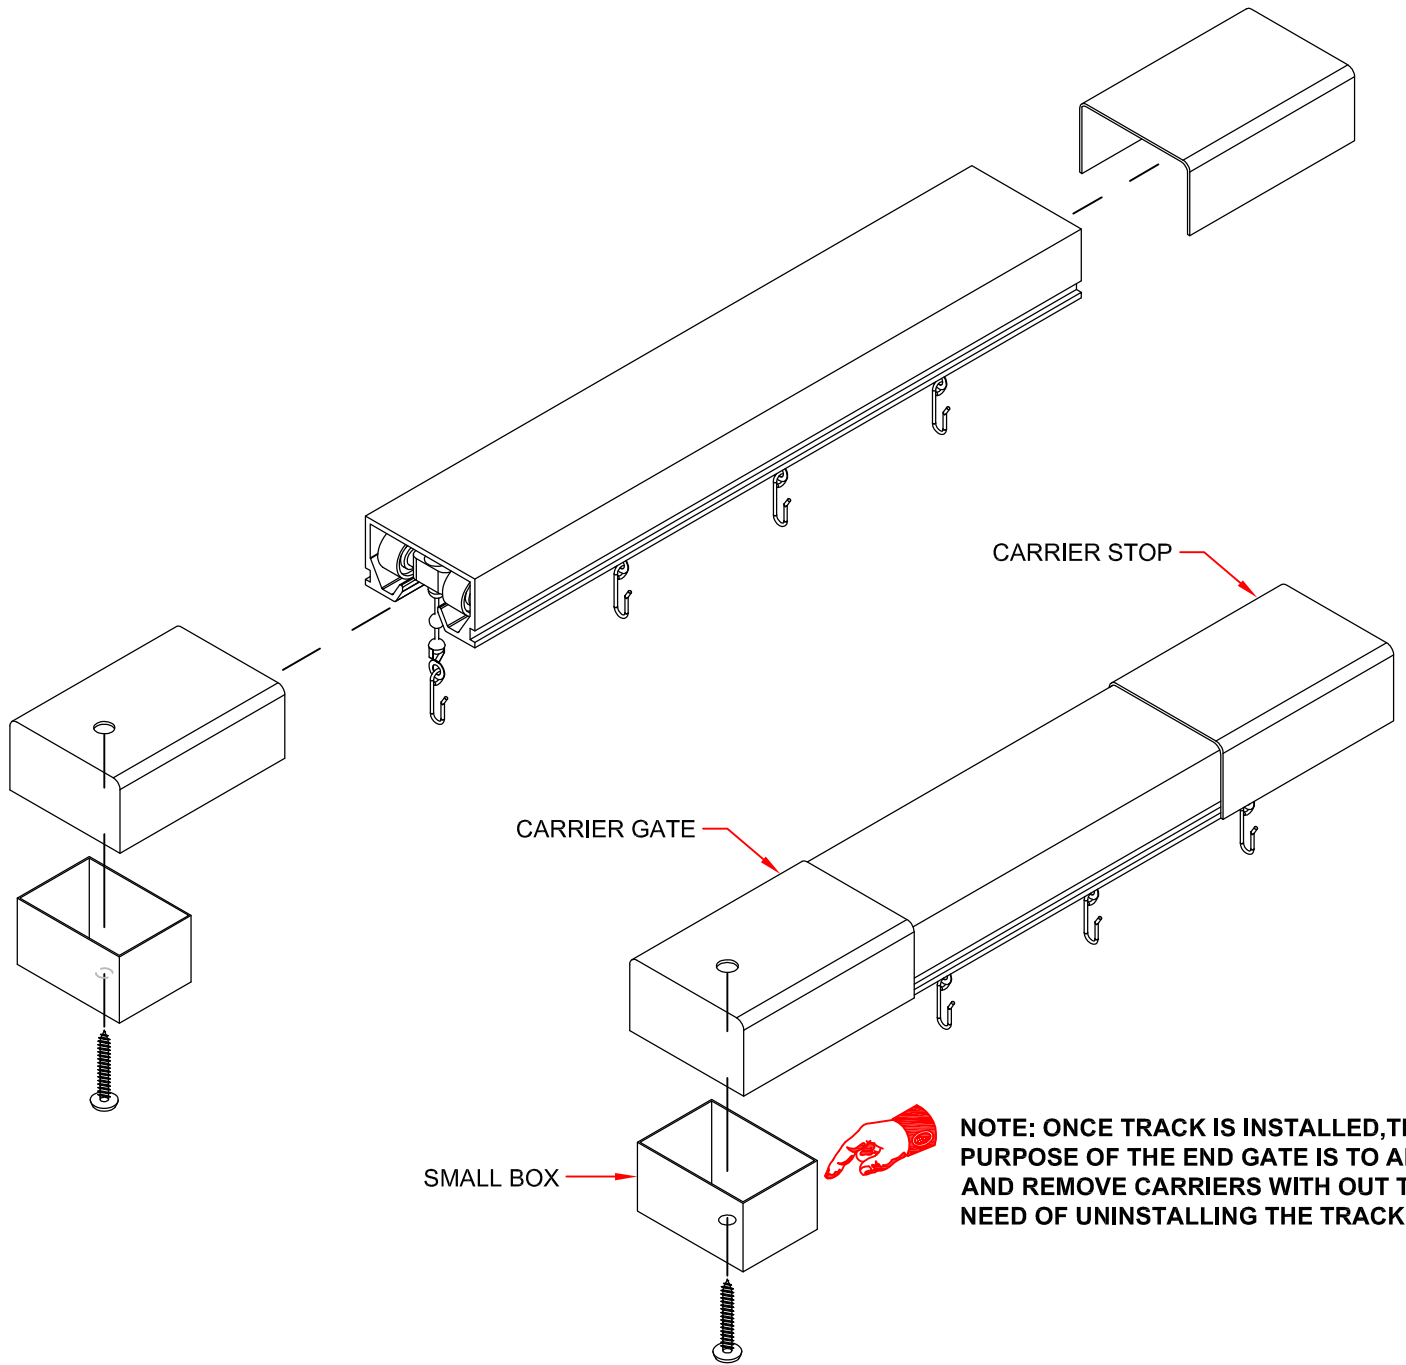

ASSEMBLY DETAIL FOR 6062 SURFACE MOUNT CUBICLE TRACK

6062 CUBICLE TRACK

DRAWING BY: CDL

DATE: 10/5/2016

CS™ Cubicle Curtains