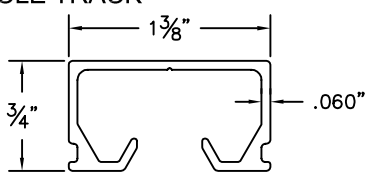

ASSEMBLY DETAIL FOR 6062 SURFACE MOUNT CUBICLE TRACK

6062 CUBICLE TRACK

DRAWING BY: CDL

DATE: 10/5/2016

CS™ Cubicle Curtains