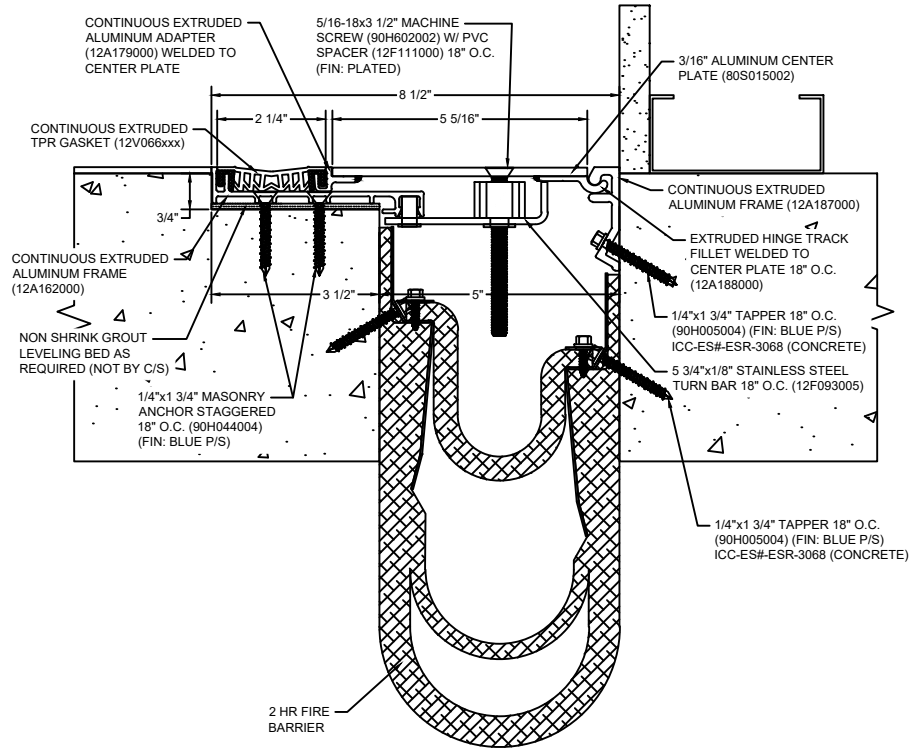

Model: SGPW-500 W/ FB

CS Construction Specialties®
www.c-sgroup.com
6696 Route 405 Highway, Muncy, PA 17756
Phone: (800) 233-8493 / Fax: (570) 546-8022
895 Lakefront Promenade, Mississauga, Ontario L5E 2C2 Canada
Phone: (888) 895-8955 / Fax: (905) 274-6241

© Copyright 2018 Construction Specialties, Inc.

PROJECT:	SCALE: NTS
CUSTOMER:	DATE:
LOCATION:	JOB NO.:
DRAWN BY:	SHEET NO.: