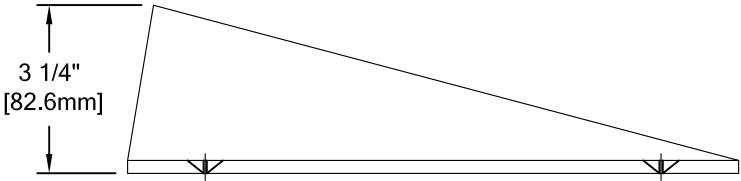

COLOR:  
 DOOR KNOB PROTECTOR: \_\_\_\_\_  
 COLOR TO BE SELECTED FROM ONE OF CS STANDARD COLORS.

DOOR # / MARK #	UNITS REQ'D

ISOMETRIC VIEW

SIDE VIEW

# DNP-9 ACROVYN 4000

CONDITION	SPECIFIED FASTENER	DRILL DIAMETERS	CS PART NUMBER
		DOOR	
HOLLOW METAL WOOD	1-3/4" LONG ALUMINUM SCREW POST 1/2" LONG FLAT HEAD MACHINE SCREW (SLOTTED)	7/32"	90H016010

 Hughesville, PA   800.233.8493   570.546.5941 Mississauga, ON   888.895.8955   905.274.3611 <a href="http://www.c-sgroup.com">www.c-sgroup.com</a> © Copyright 2016 Construction Specialties, Inc.	<b>PROJECT:</b>	<b>REVISION:</b>
	<b>JOB NO.:</b>	<b>F&amp;F:</b>
	<b>CUSTOMER:</b>	
	<b>REP:</b>	<b>DATE:</b>
	<b>DRAWN BY:</b>	<b>SHEET NO:</b>