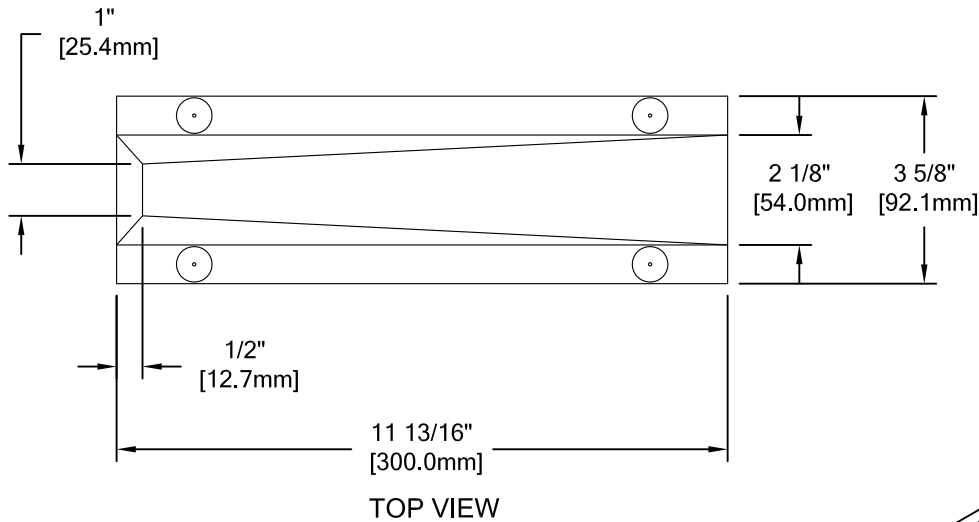

COLOR:  
 DOOR KNOB PROTECTOR: \_\_\_\_\_  
 COLOR TO BE SELECTED FROM ONE OF CS STANDARD COLORS.

DOOR # / MARK #	UNITS REQ'D

ISOMETRIC VIEW

SIDE VIEW

# DNP-9 ACROVYN 4000

CONDITION	SPECIFIED FASTENER	DRILL DIAMETERS	CS PART NUMBER
		DOOR	
HOLLOW METAL WOOD	1-3/4" LONG ALUMINUM SCREW POST 1/2" LONG FLAT HEAD MACHINE SCREW (SLOTTED)	7/32"	90H016010

 Hughesville, PA   800.233.8493   570.546.5941 Mississauga, ON   888.895.8955   905.274.3611 <a href="http://www.c-sgroup.com">www.c-sgroup.com</a> © Copyright 2016 Construction Specialties, Inc.	<b>PROJECT:</b>	<b>REVISION:</b>
	<b>JOB NO.:</b>	<b>F&amp;F:</b>
	<b>CUSTOMER:</b>	
	<b>REP:</b>	<b>DATE:</b>
	<b>DRAWN BY:</b>	<b>SHEET NO:</b>