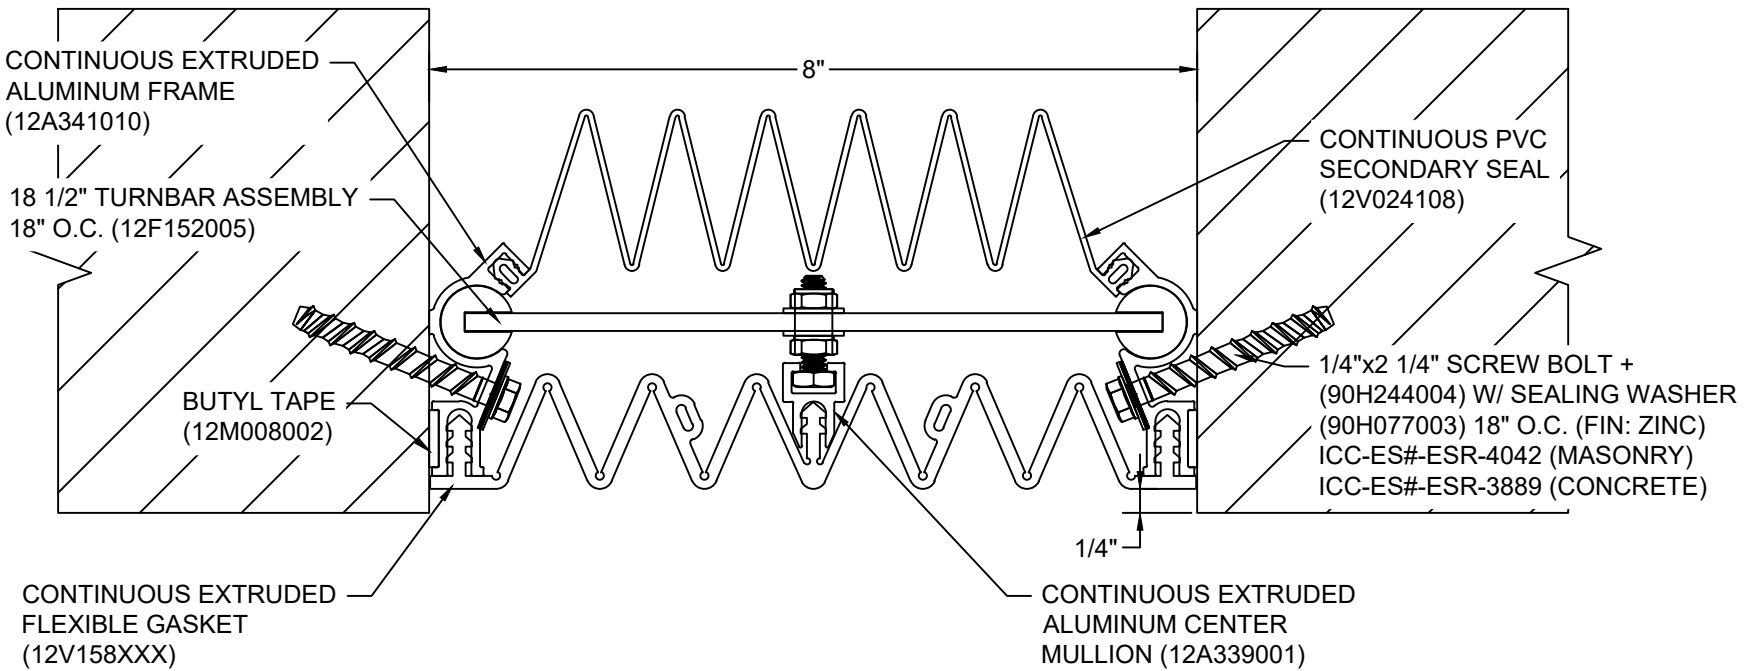

Model: SC-800

Construction Specialties®
www.c-sgroup.com
6696 Route 405 Highway, Muncy, PA 17756
Phone: (800) 233-8493 / Fax: (570) 546-8022
895 Lakefront Promenade, Mississauga, Ontario L5E 2C2 Canada
Phone: (888) 895-8955 / Fax: (905) 274-6241

© Copyright 2018 Construction Specialties, Inc.

PROJECT:	SCALE: NTS
CUSTOMER:	DATE:
LOCATION:	JOB NO.:
DRAWN BY:	SHEET NO.: