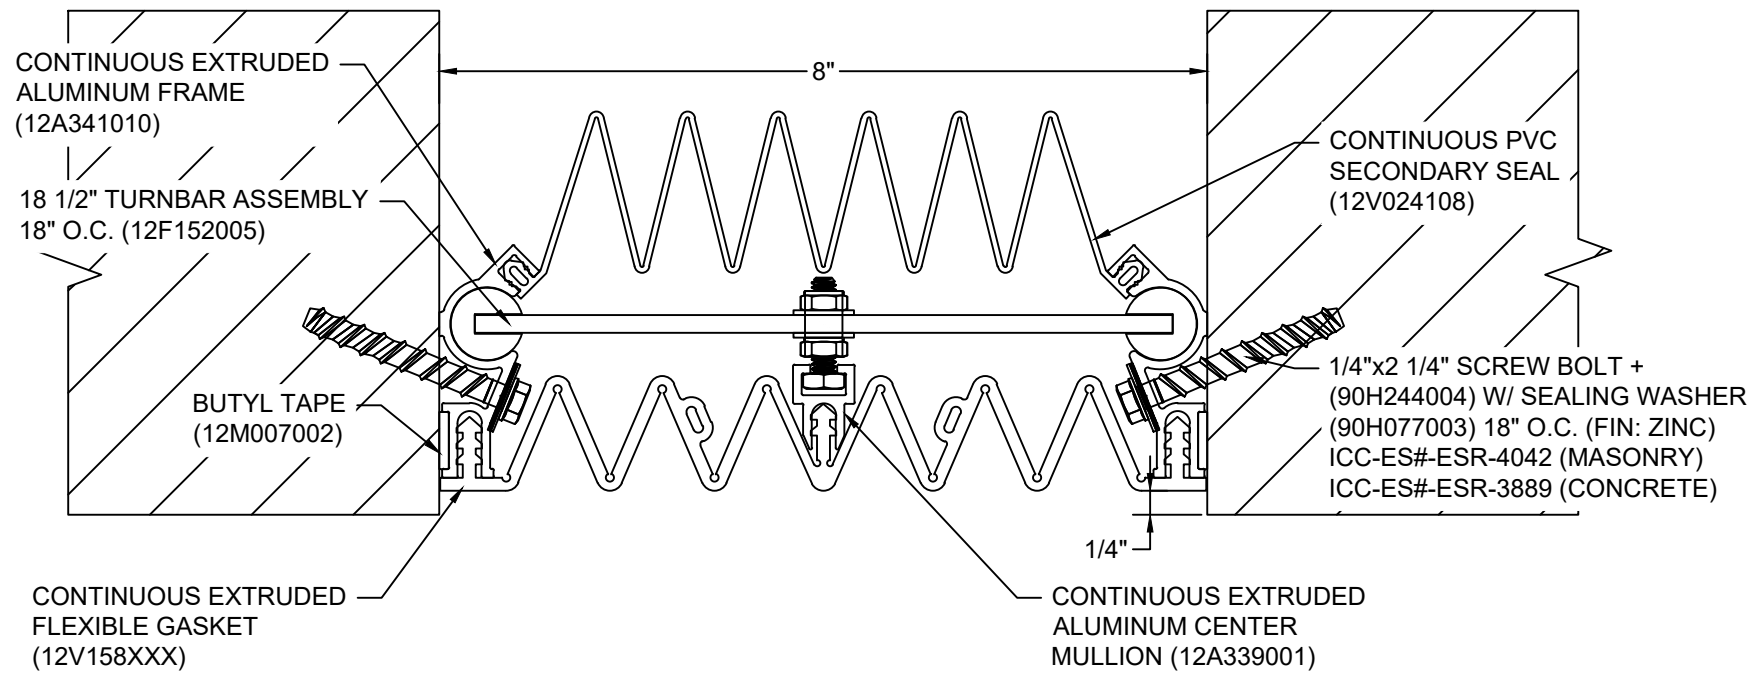

Model: SC-800

Construction Specialties
www.c-sgroup.com
6696 Route 405 Highway, Muncy, PA 17756
Phone: (800) 233-8493 / Fax: (570) 546-8022

895 Lakefront Promenade, Mississauga, Ontario L5E 2C2 Canada
Phone: (888) 895-8955 / Fax: (905) 274-6241

© Copyright 2016 Construction Specialties, Inc.

PROJECT:	SCALE: NTS
CUSTOMER:	DATE:
LOCATION:	JOB NO.:
DRAWN BY:	SHEET NO.: