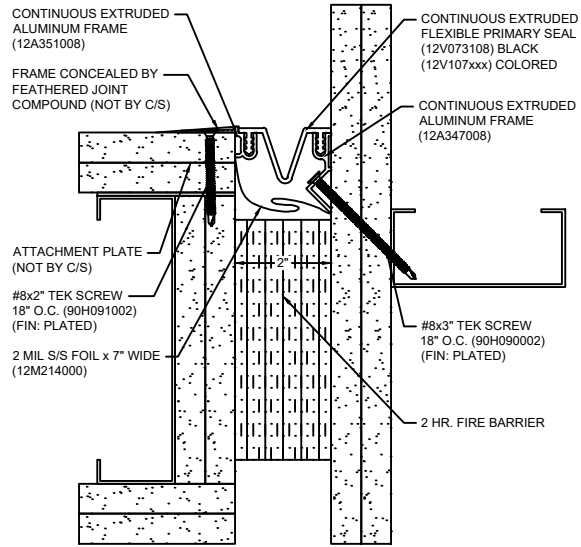

Model: FWSC-200 W/ FB

Construction Specialties® www.c-sgroup.com 6696 Route 405 Highway, Muncy, PA 17756 Phone: (800) 233-8493 / Fax: (570) 546-8022 895 Lakefront Promenade, Mississauga, Ontario L5E 2C2 Canada Phone: (888) 895-8955 / Fax: (905) 274-6241	© Copyright 2018 Construction Specialties, Inc.	PROJECT:	SCALE: NTS
		CUSTOMER:	DATE:
		LOCATION:	JOB NO.:
		DRAWN BY:	SHEET NO.: