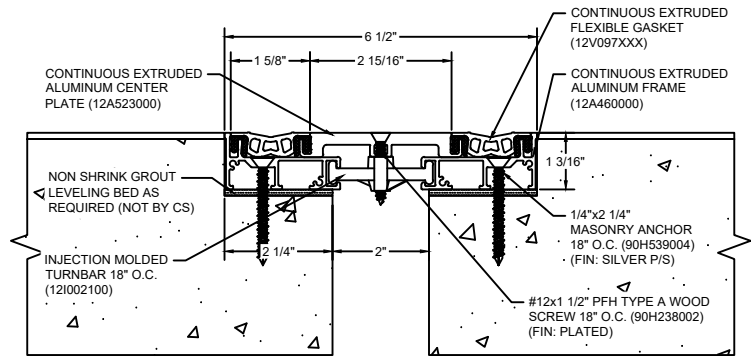

Model: DGTP-200HD

CS Construction Specialties®
www.c-sgroup.com
6696 Route 405 Highway, Muncy, PA 17756
Phone: (800) 233-8493 / Fax: (570) 546-8022
895 Lakefront Promenade, Mississauga, Ontario L5E 2C2 Canada
Phone: (888) 895-8955 / Fax: (905) 274-6241

© Copyright 2018 Construction Specialties, Inc.

PROJECT:	SCALE: NTS
CUSTOMER:	DATE:
LOCATION:	JOB NO.:
DRAWN BY:	SHEET NO.: