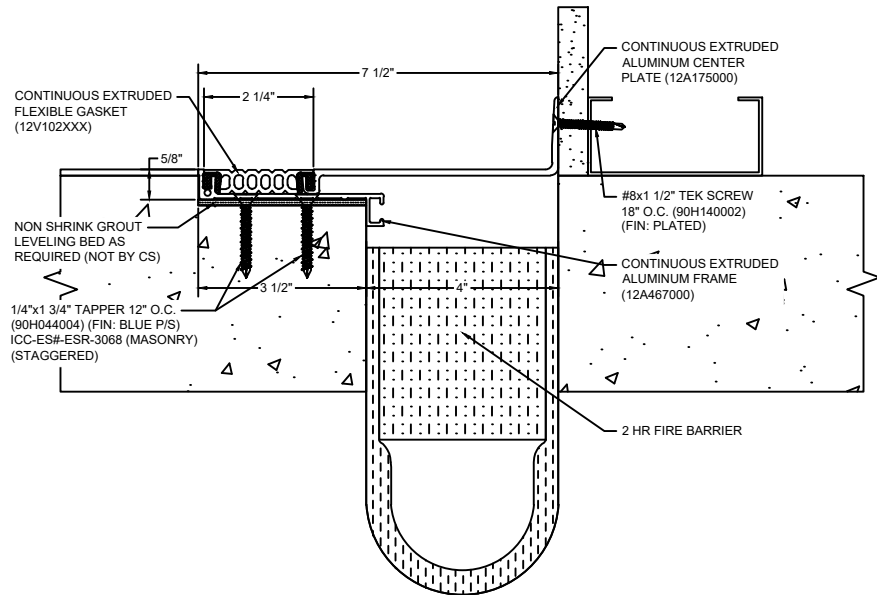

Model: GTPW-400HD W/ FB

Construction Specialties®
www.c-sgroup.com
6696 Route 405 Highway, Muncy, PA 17756
Phone: (800) 233-8493 / Fax: (570) 546-8022
895 Lakefront Promenade, Mississauga, Ontario L5E 2C2 Canada
Phone: (888) 895-8955 / Fax: (905) 274-6241

© Copyright 2018 Construction Specialties, Inc.

PROJECT:	SCALE: NTS
CUSTOMER:	DATE:
LOCATION:	JOB NO.:
DRAWN BY:	SHEET NO.: