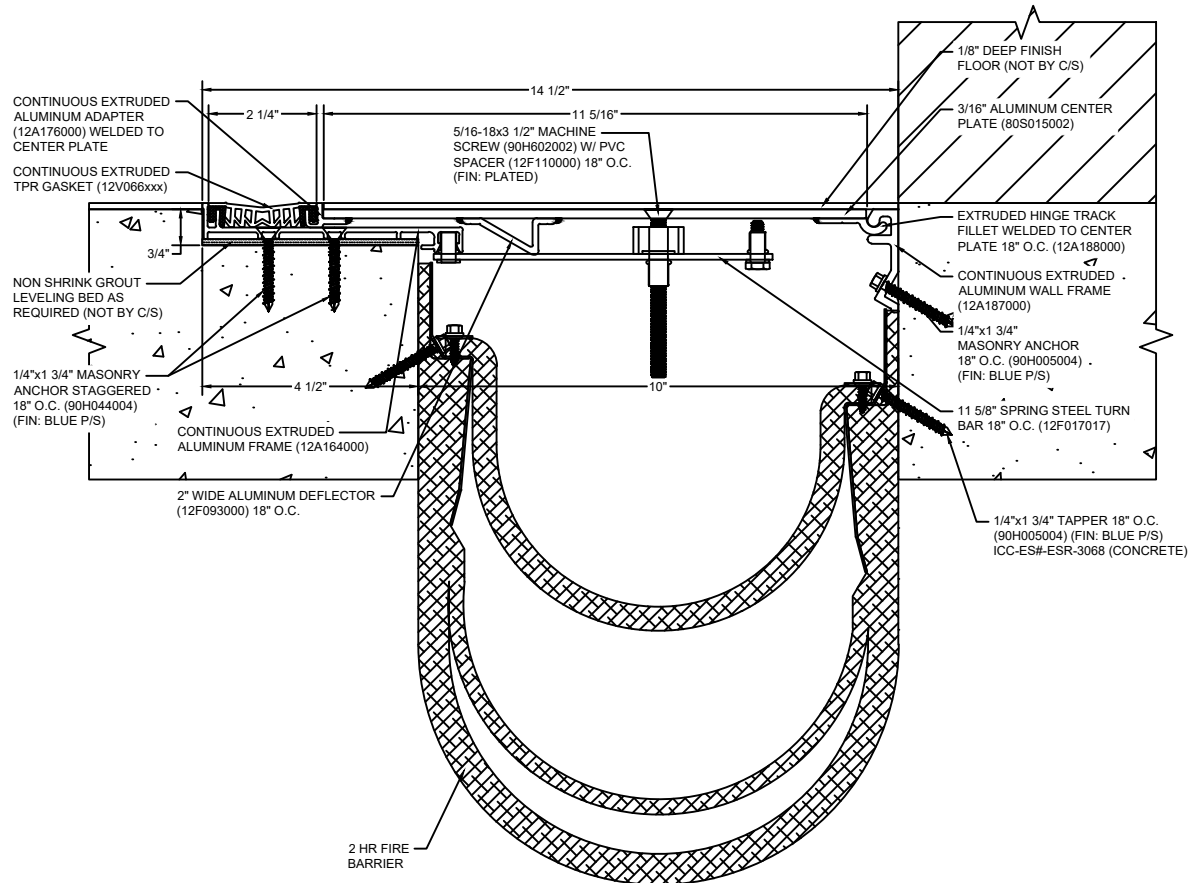

Model: SGRW-1000 W/ FB

CS Construction Specialties®
www.c-sgroup.com
6696 Route 405 Highway, Muncy, PA 17756
Phone: (800) 233-8493 / Fax: (570) 546-8022
895 Lakefront Promenade, Mississauga, Ontario L5E 2C2 Canada
Phone: (888) 895-8955 / Fax: (905) 274-6241

© Copyright 2018 Construction Specialties, Inc.

PROJECT:	
CUSTOMER:	
LOCATION:	
DRAWN BY:	

SCALE:	NTS
DATE:	
JOB NO.:	
SHEET NO.: