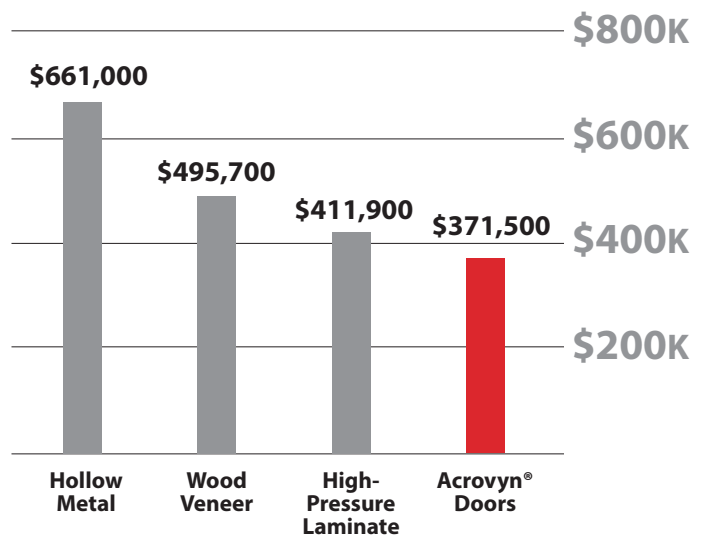

Cheap doors aren't so cheap.

Here is the real cost to buy and maintain 500 doors over a ten year period. Each door type has its own pros and cons, and costs add up over time. While doors with lower initial investment costs may appear as the more attractive solution, it's crucial to consider how much it will cost to maintain your purchase over a long period of time.

TRUE total cost over 10 years				
	Wood Veneer	P-Lam	Hollow Metal	Acrovyn Doors
Initial investment cost	\$150,000	\$162,500	\$175,000	\$371,500
Operating costs	\$165,618	\$135,330	\$178,380	\$0
Maintenance & service costs	\$180,060	\$114,009	\$307,609	\$0
Totals	\$495,678	\$411,839	\$660,989	\$371,500