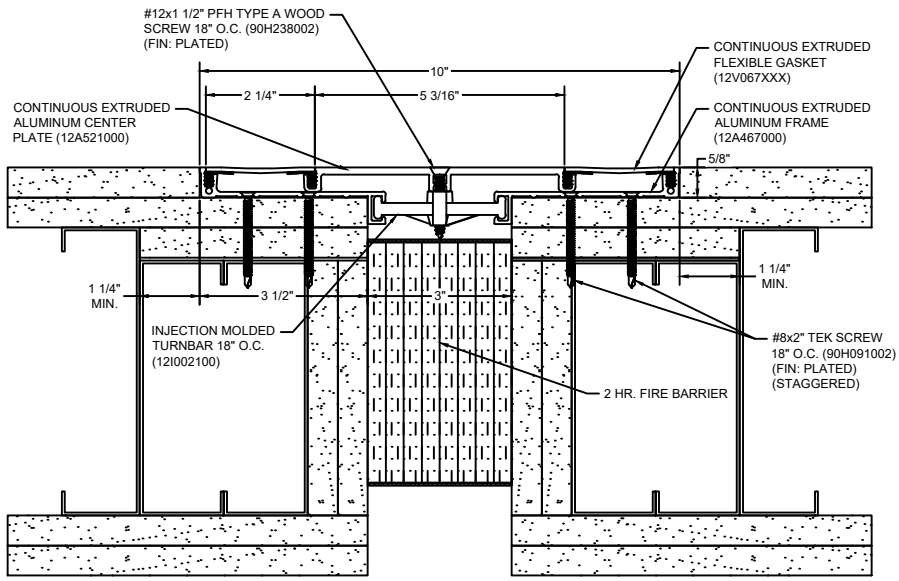

Model: GTW-300 W/ FB

Construction Specialties® www.c-sgroup.com 6696 Route 405 Highway, Muncy, PA 17756 Phone: (800) 233-8493 / Fax: (570) 546-8022 895 Lakefront Promenade, Mississauga, Ontario L5E 2C2 Canada Phone: (888) 895-8955 / Fax: (905) 274-6241	© Copyright 2018 Construction Specialties, Inc.	PROJECT:	SCALE: NTS
		CUSTOMER:	DATE:
		LOCATION:	JOB NO.:
		DRAWN BY:	SHEET NO.: