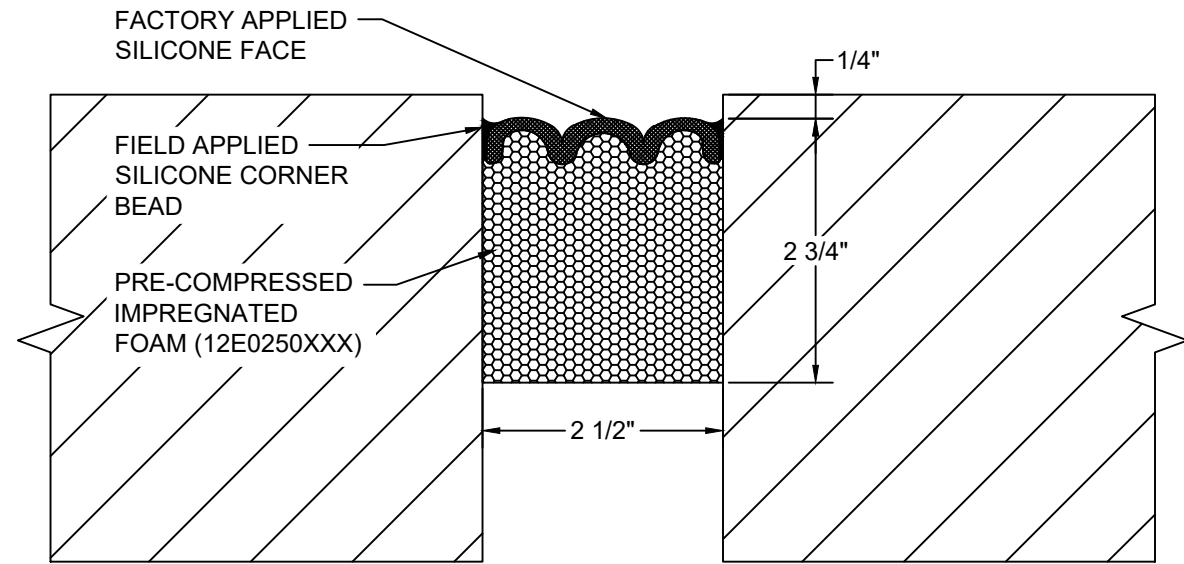

AVAILABLE COLORS:

*** COLORS SHOWN ARE A CLOSE APPROXIMATION OF SILICONE COLORS. THE MOST ACCURATE COLOR WILL BE FOUND VIEWING ACTUAL SILICONE SAMPLES. ***

Model: VF-250

Construction Specialties®
www.c-sgroup.com
 6696 Route 405 Highway, Muncy, PA 17756
 Phone: (800) 233-8493 / Fax: (570) 546-8022
 895 Lakefront Promenade, Mississauga, Ontario L5E 2C2 Canada
 Phone: (888) 895-8955 / Fax: (905) 274-6241