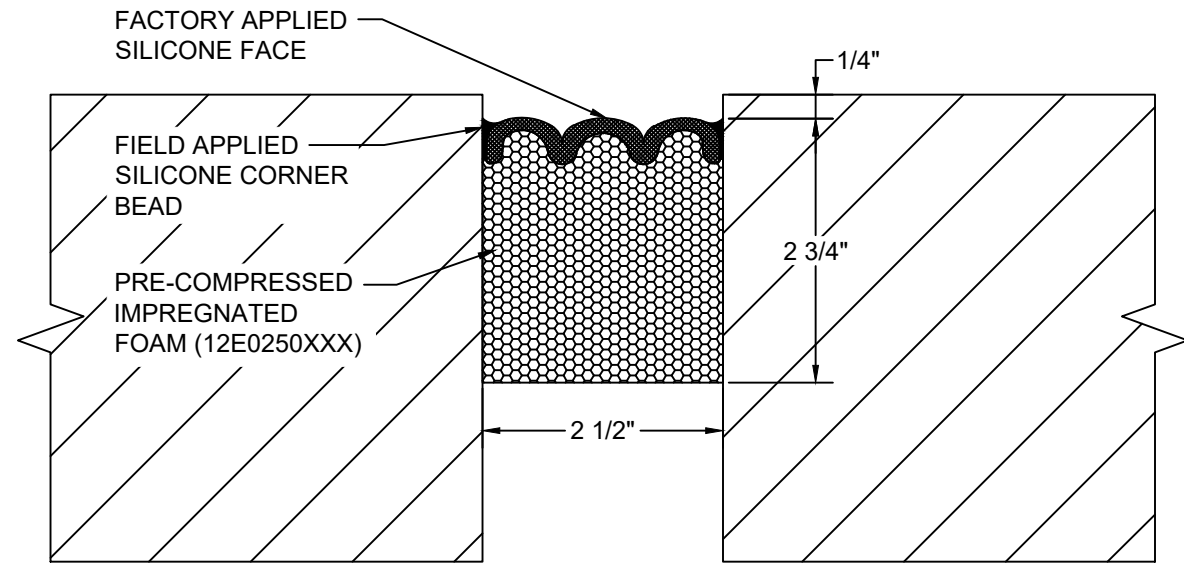

AVAILABLE COLORS:

*** COLORS SHOWN ARE A CLOSE APPROXIMATION OF SILICONE COLORS. THE MOST ACCURATE COLOR WILL BE FOUND VIEWING ACTUAL SILICONE SAMPLES. ***

Model: VF-250

Construction Specialties®
www.c-sgroup.com
 6696 Route 405 Highway, Muncy, PA 17756
 Phone: (800) 233-8493 / Fax: (570) 546-8022
 895 Lakefront Promenade, Mississauga, Ontario L5E 2C2 Canada
 Phone: (888) 895-8955 / Fax: (905) 274-6241