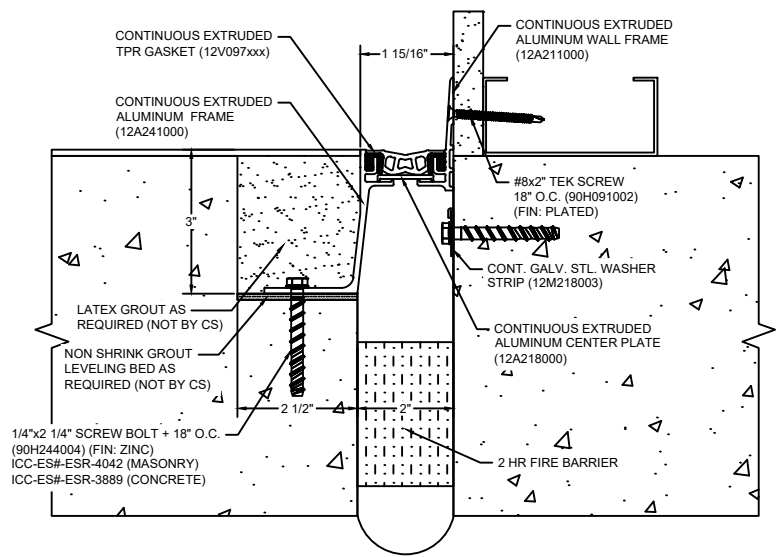

Model: GFTW-200X3 W/ FB

Construction Specialties® www.c-sgroup.com 6696 Route 405 Highway, Muncy, PA 17756 Phone: (800) 233-8493 / Fax: (570) 546-8022 895 Lakefront Promenade, Mississauga, Ontario L5E 2C2 Canada Phone: (888) 895-8955 / Fax: (905) 274-6241	© Copyright 2018 Construction Specialties, Inc.	PROJECT:	SCALE: NTS
		CUSTOMER:	DATE:
		LOCATION:	JOB NO.:
		DRAWN BY:	SHEET NO.: