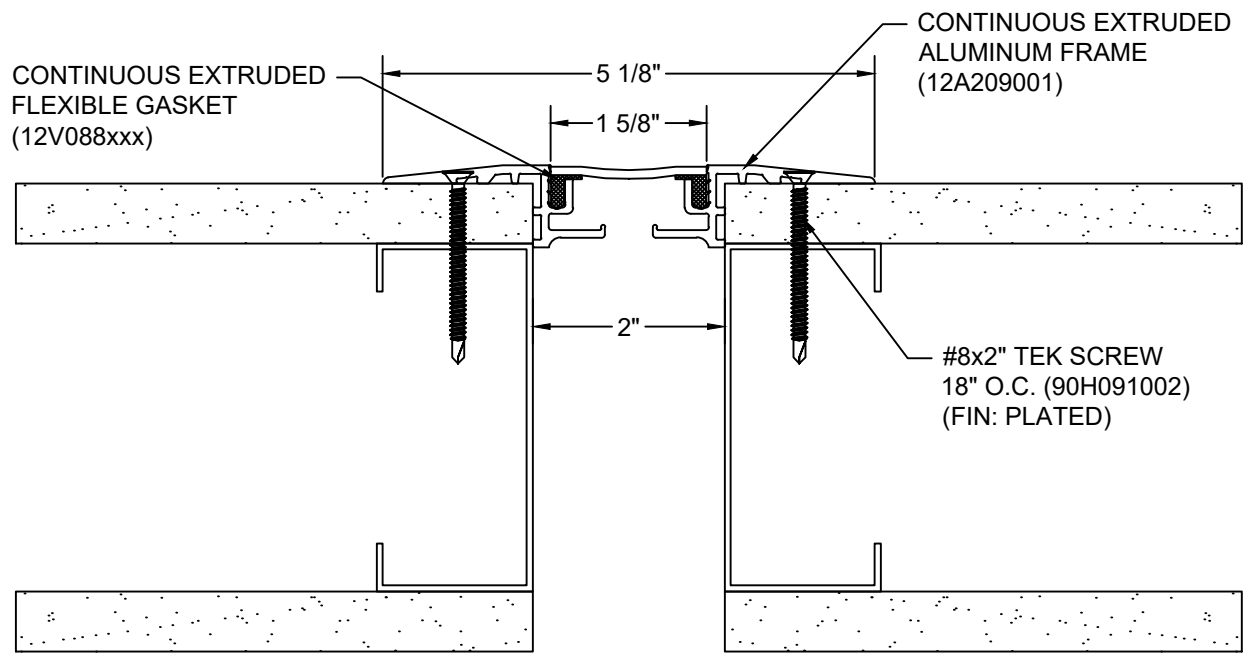

Model: GFS-200WL

Construction Specialties
www.c-sgroup.com
6696 Route 405 Highway, Muncy, PA 17756
Phone: (800) 233-8493 / Fax: (570) 546-8022

895 Lakefront Promenade, Mississauga, Ontario L5E 2C2 Canada
Phone: (888) 895-8955 / Fax: (905) 274-6241

© Copyright 2016 Construction Specialties, Inc.

PROJECT:	SCALE: NTS
CUSTOMER:	DATE:
LOCATION:	JOB NO.:
DRAWN BY:	SHEET NO.: