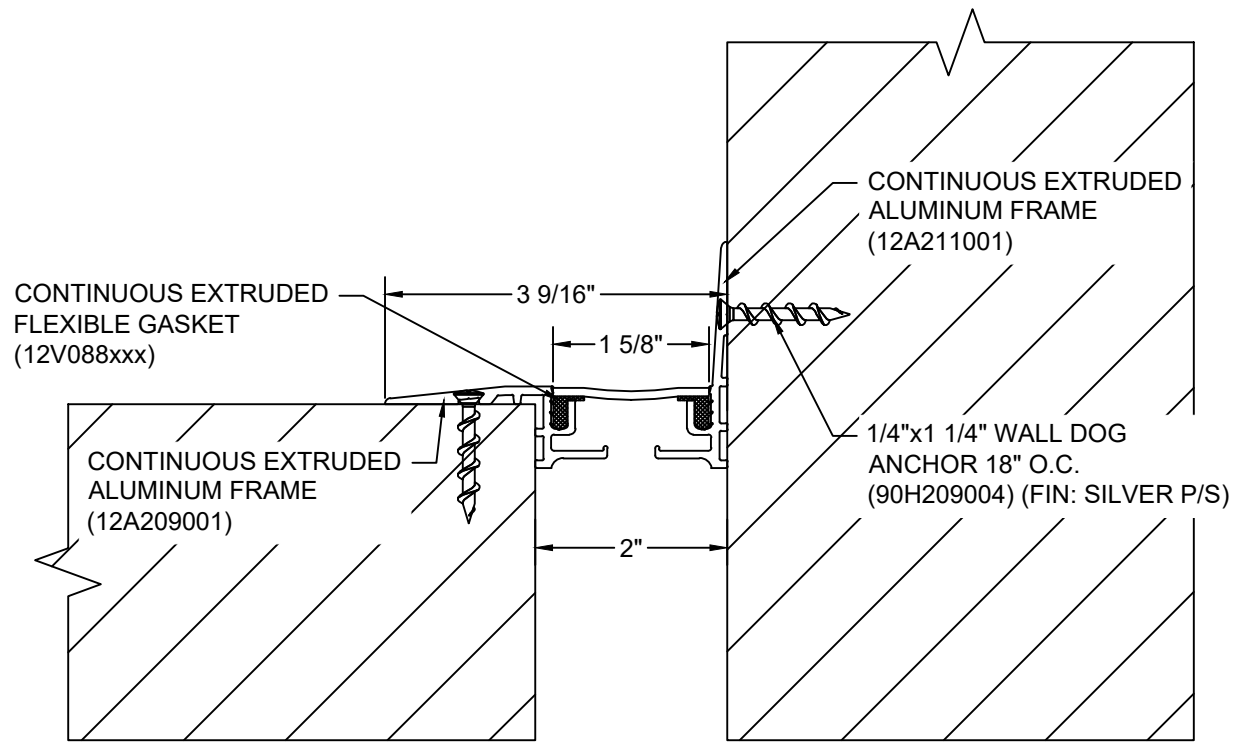

Model: GFSW-200WL

Construction Specialties®
www.c-sgroup.com
6696 Route 405 Highway, Muncy, PA 17756
Phone: (800) 233-8493 / Fax: (570) 546-8022

895 Lakefront Promenade, Mississauga, Ontario L5E 2C2 Canada
Phone: (888) 895-8955 / Fax: (905) 274-6241

© Copyright 2016 Construction Specialties, Inc.

PROJECT:	SCALE: NTS
CUSTOMER:	DATE:
LOCATION:	JOB NO.:
DRAWN BY:	SHEET NO.: