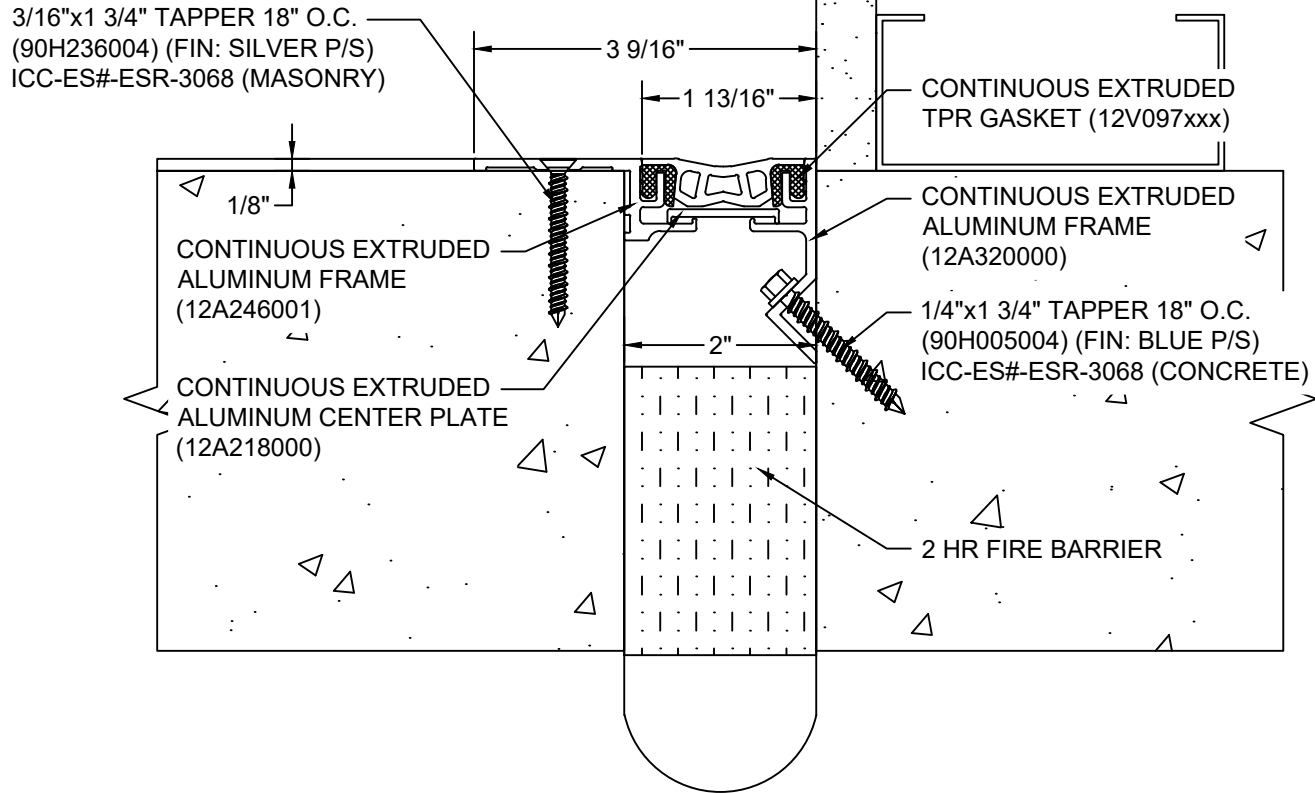

Model: GFSTW-200M W/ FB

CS Construction Specialties®
www.c-sgroup.com
6696 Route 405 Highway, Muncy, PA 17756
Phone: (800) 233-8493 / Fax: (570) 546-8022
895 Lakefront Promenade, Mississauga, Ontario L5E 2C2 Canada
Phone: (888) 895-8955 / Fax: (905) 274-6241

© Copyright 2018 Construction Specialties, Inc.

PROJECT:	SCALE: NTS
CUSTOMER:	DATE:
LOCATION:	JOB NO.:
DRAWN BY:	SHEET NO.: