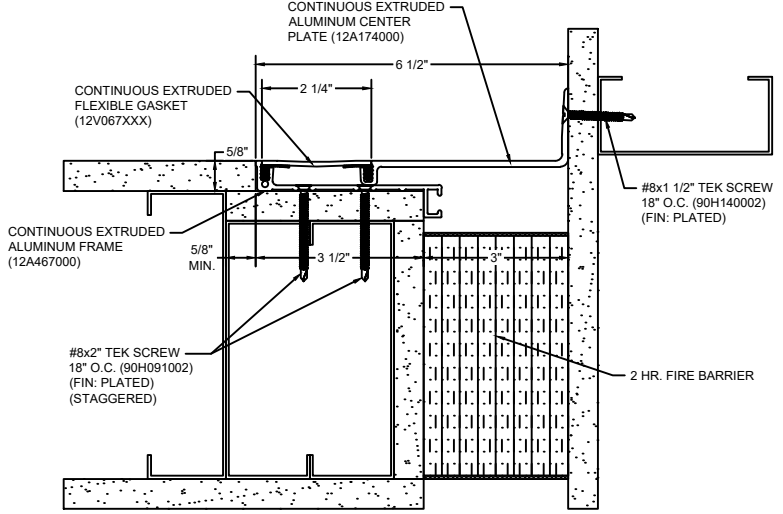

Model: GTWC-300 W/ FB

Construction Specialties® www.c-sgroup.com 6696 Route 405 Highway, Muncy, PA 17756 Phone: (800) 233-8493 / Fax: (570) 546-8022 895 Lakefront Promenade, Mississauga, Ontario L5E 2C2 Canada Phone: (888) 895-8955 / Fax: (905) 274-6241	© Copyright 2018 Construction Specialties, Inc.	PROJECT:	SCALE: NTS
		CUSTOMER:	DATE:
		LOCATION:	JOB NO.:
		DRAWN BY:	SHEET NO.: