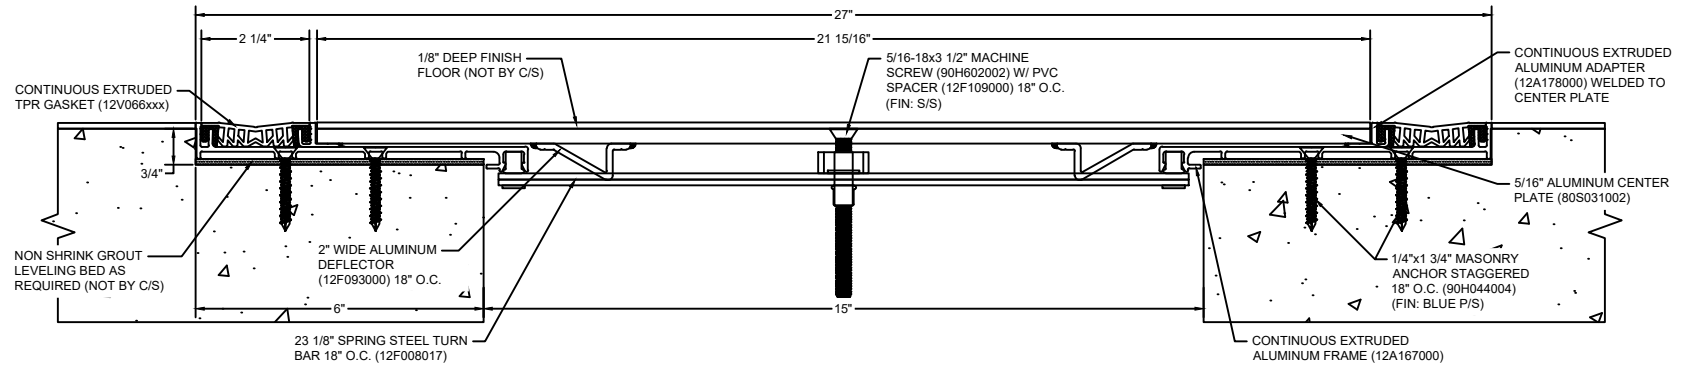

Model: SGR-1500

CS **Construction Specialties®**
www.c-sgroup.com
6696 Route 405 Highway, Muncy, PA 17756
Phone: (800) 233-8493 / Fax: (570) 546-8022
895 Lakefront Promenade, Mississauga, Ontario L5E 2C2 Canada
Phone: (888) 895-8955 / Fax: (905) 274-6241

© Copyright 2018 Construction Specialties, Inc.

PROJECT:	SCALE: NTS
CUSTOMER:	DATE:
LOCATION:	JOB NO.:
DRAWN BY:	SHEET NO.: