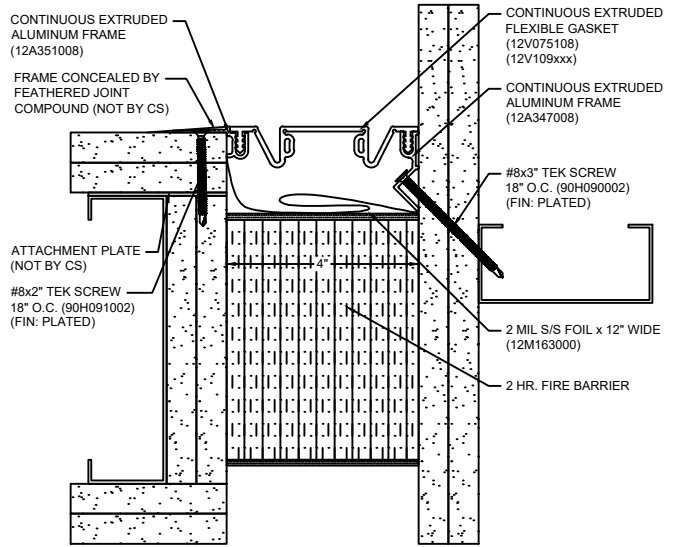

Model: FWFC-400 W/ FB

Construction Specialties® www.c-sgroup.com 6696 Route 405 Highway, Muncy, PA 17756 Phone: (800) 233-8493 / Fax: (570) 546-8022 895 Lakefront Promenade, Mississauga, Ontario L5E 2C2 Canada Phone: (888) 895-8955 / Fax: (905) 274-6241	© Copyright 2018 Construction Specialties, Inc.	PROJECT:	SCALE: NTS
		CUSTOMER:	DATE:
		LOCATION:	JOB NO.:
		DRAWN BY:	SHEET NO.: