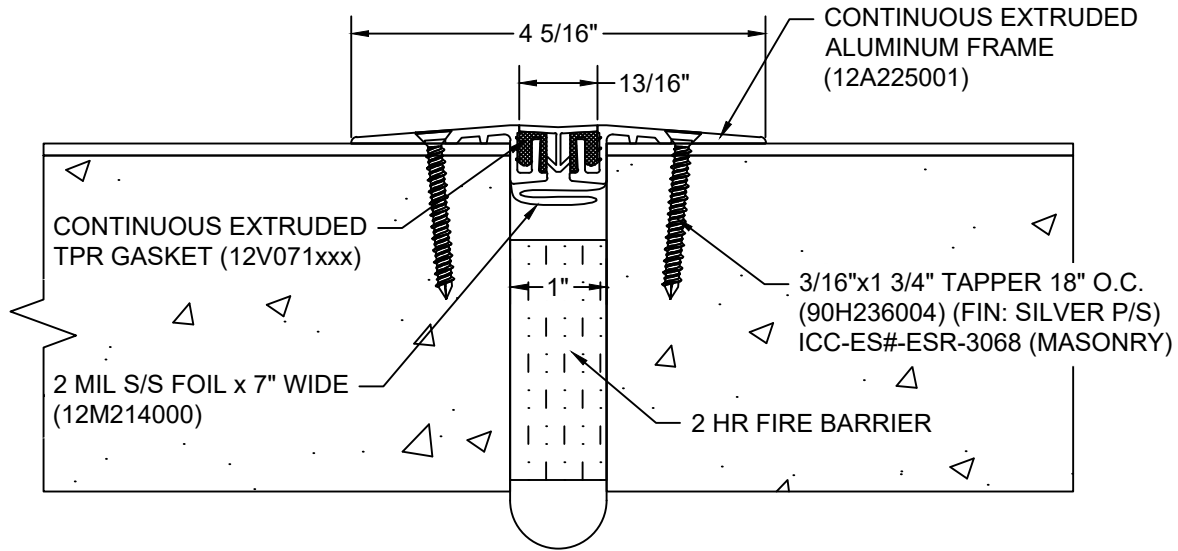

Model: GFS-100 W/ FB

CS **Construction Specialties®**
www.c-sgroup.com
6696 Route 405 Highway, Muncy, PA 17756
Phone: (800) 233-8493 / Fax: (570) 546-8022
895 Lakefront Promenade, Mississauga, Ontario L5E 2C2 Canada
Phone: (888) 895-8955 / Fax: (905) 274-6241

© Copyright 2018 Construction Specialties, Inc.

PROJECT:	SCALE: NTS
CUSTOMER:	DATE:
LOCATION:	JOB NO.:
DRAWN BY:	SHEET NO.: