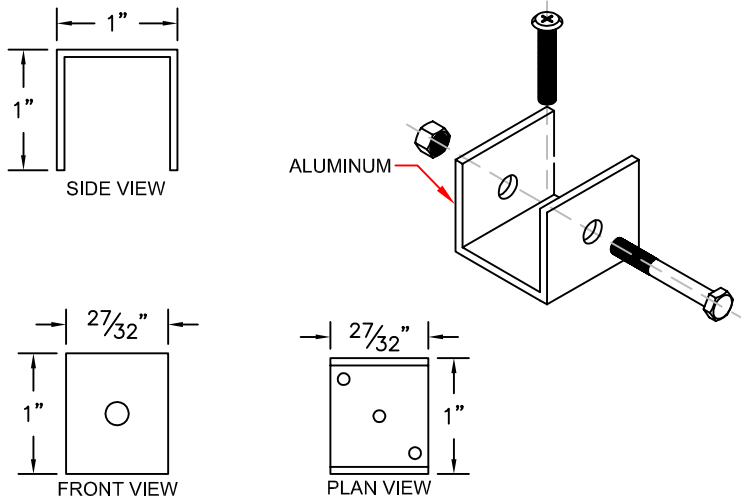

ASSEMBLY AND PARTS DETAIL FOR NL6062 SUSPENDED MOUNT NARROWLINE TRACK

TRACK SOCKET

RISER

CEILING SOCKET

WALL BRACKET

NL6062 NARROWLINE TRACK

DRAWING BY: CDL

DATE: 10/5/2016