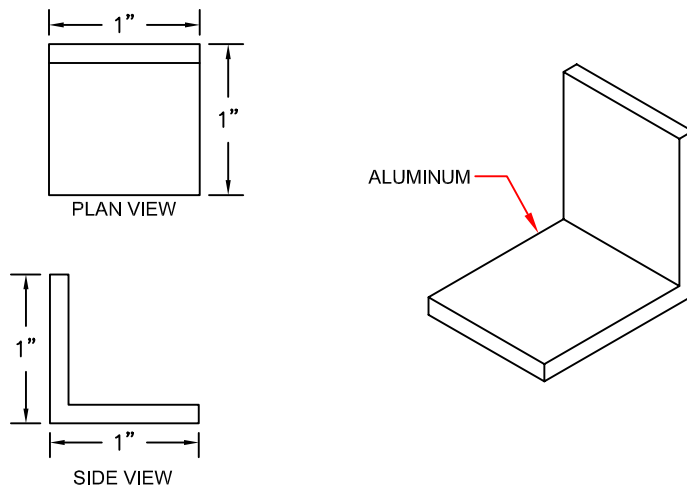

ASSEMBLY AND PARTS DETAIL FOR NL6062 SUSPENDED MOUNT NARROWLINE TRACK

TRACK SOCKET

RISER

CEILING SOCKET

WALL BRACKET

NL6062 NARROWLINE TRACK

DRAWING BY: CDL

DATE: 10/5/2016