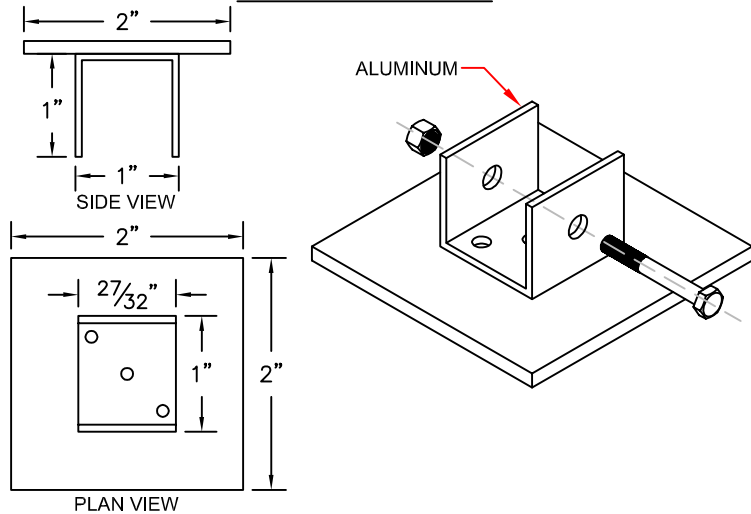

ASSEMBLY AND PARTS DETAIL FOR NL6062 SUSPENDED MOUNT NARROWLINE TRACK

TRACK SOCKET

RISER

CEILING SOCKET

WALL BRACKET

NL6062 NARROWLINE TRACK

DRAWING BY: CDL

DATE: 10/5/2016