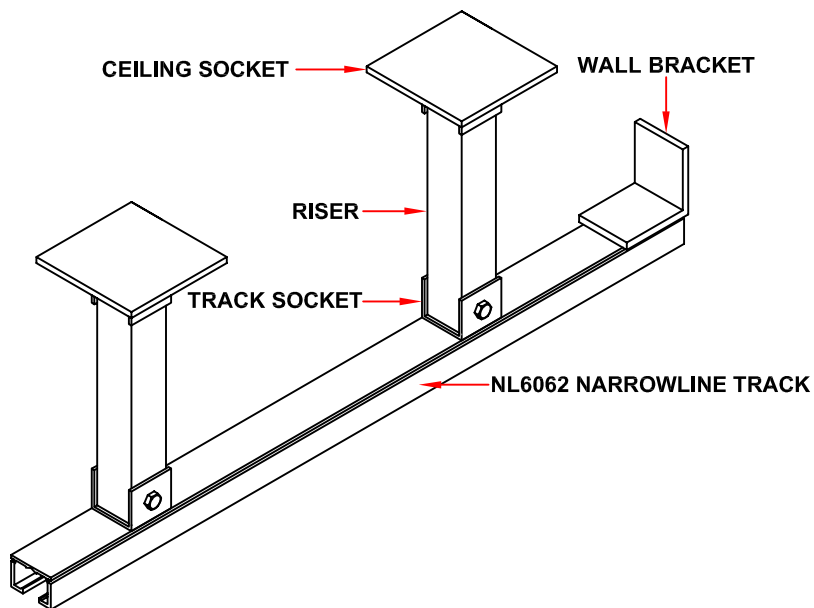

ASSEMBLY AND PARTS DETAIL FOR NL6062 SUSPENDED MOUNT NARROWLINE TRACK

TRACK SOCKET

RISER

CEILING SOCKET

WALL BRACKET

NL6062 NARROWLINE TRACK

DRAWING BY: CDL

DATE: 10/5/2016