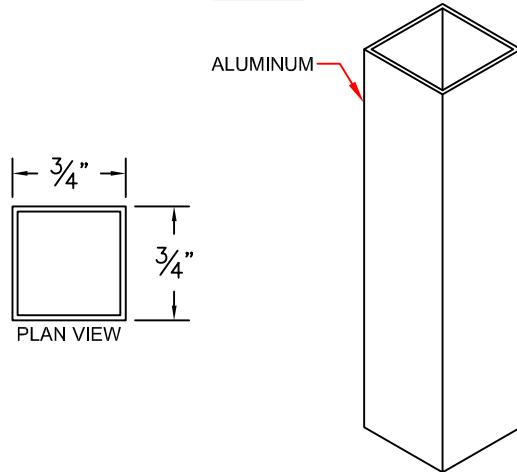

ASSEMBLY AND PARTS DETAIL FOR NL6062 SUSPENDED MOUNT NARROWLINE TRACK

TRACK SOCKET

RISER

CEILING SOCKET

WALL BRACKET

NL6062 NARROWLINE TRACK

DRAWING BY: CDL

DATE: 10/5/2016