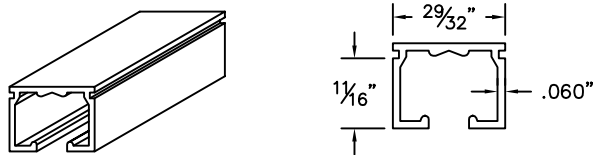

ASSEMBLY AND PARTS DETAIL FOR NL6062 SUSPENDED MOUNT NARROWLINE TRACK

TRACK SOCKET

RISER

CEILING SOCKET

WALL BRACKET

NL6062 NARROWLINE TRACK

DRAWING BY: CDL

DATE: 10/5/2016