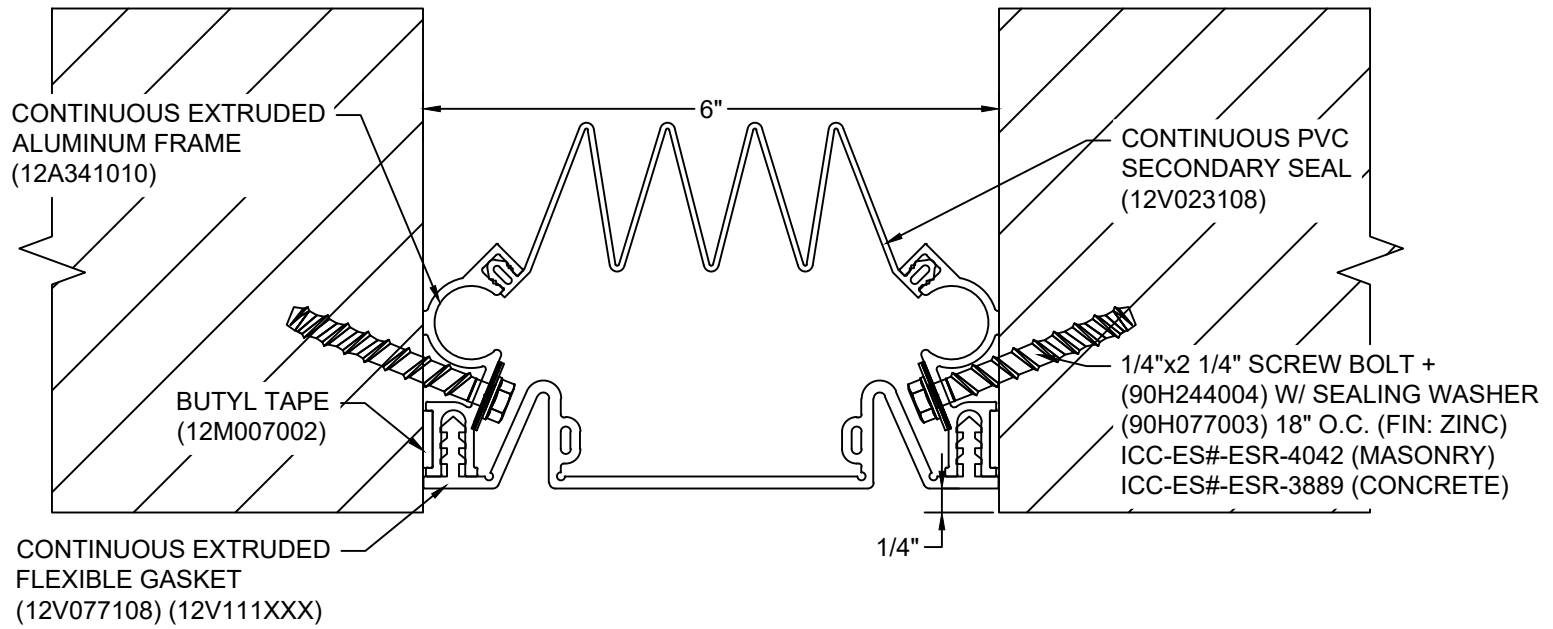

Model: SF-600

Construction Specialties®
www.c-sgroup.com
6696 Route 405 Highway, Muncy, PA 17756
Phone: (800) 233-8493 / Fax: (570) 546-8022
895 Lakefront Promenade, Mississauga, Ontario L5E 2C2 Canada
Phone: (888) 895-8955 / Fax: (905) 274-6241

© Copyright 2016 Construction Specialties, Inc.

PROJECT:	SCALE: NTS
CUSTOMER:	DATE:
LOCATION:	JOB NO.:
DRAWN BY:	SHEET NO.: