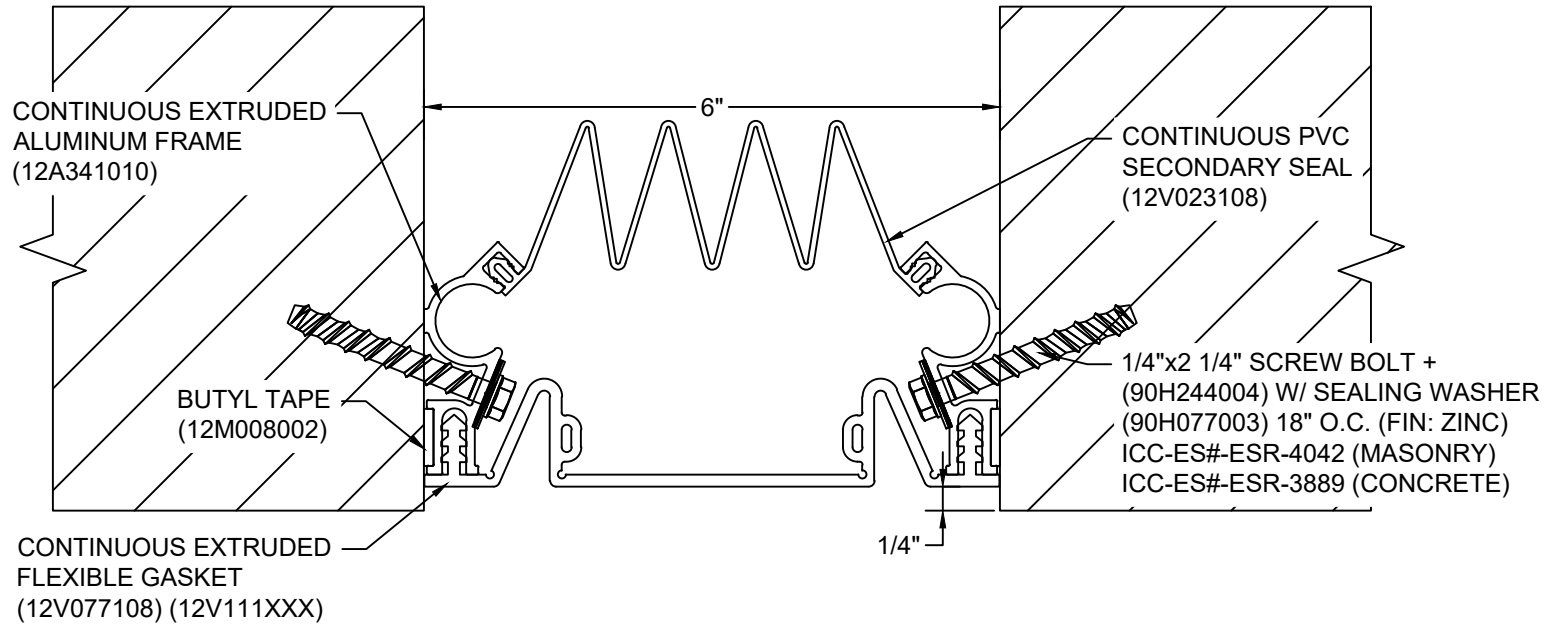

Model: SF-600

Construction Specialties®
www.c-sgroup.com
6696 Route 405 Highway, Muncy, PA 17756
Phone: (800) 233-8493 / Fax: (570) 546-8022
895 Lakefront Promenade, Mississauga, Ontario L5E 2C2 Canada
Phone: (888) 895-8955 / Fax: (905) 274-6241

© Copyright 2018 Construction Specialties, Inc.

PROJECT:	SCALE: NTS
CUSTOMER:	DATE:
LOCATION:	JOB NO.:
DRAWN BY:	SHEET NO.: