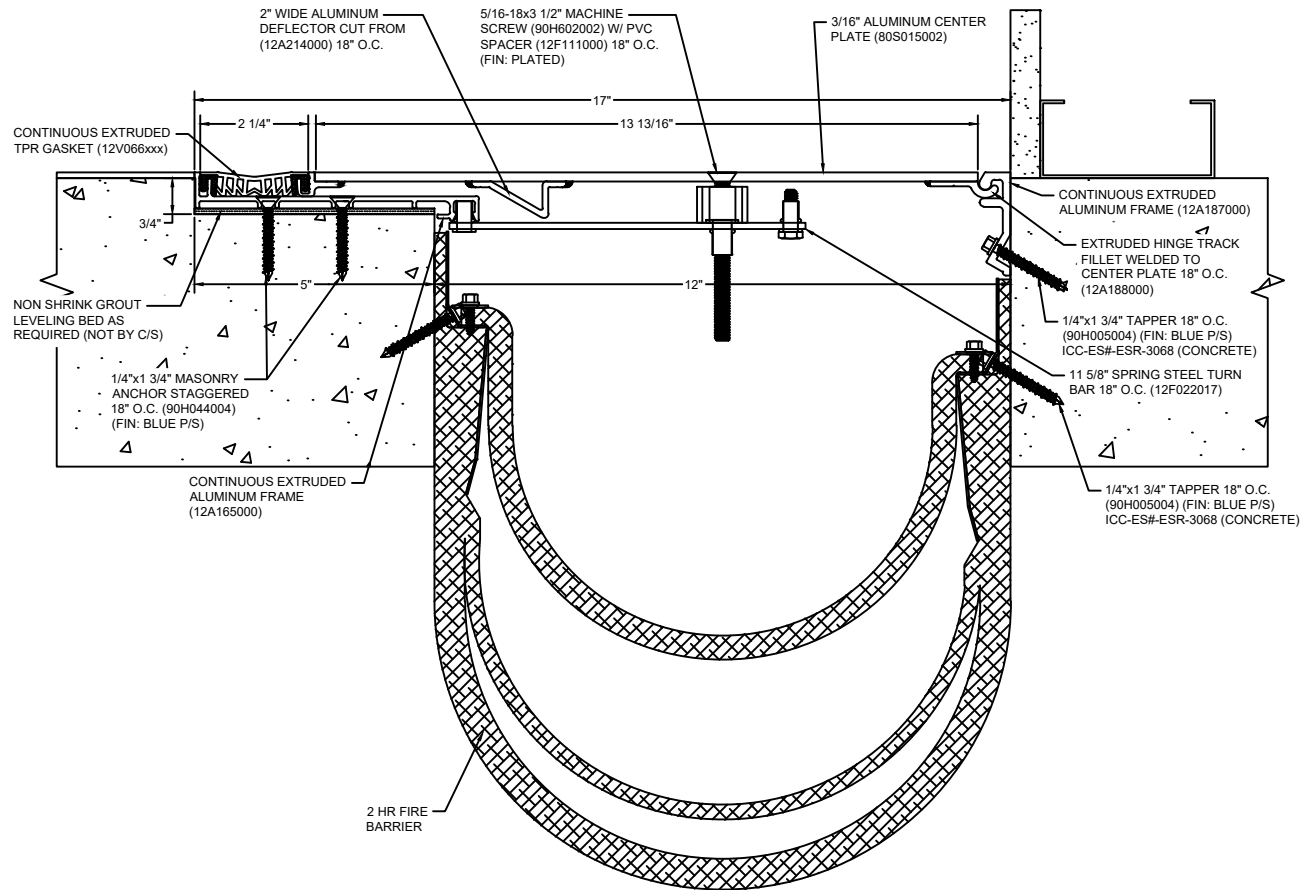

Model: SGPW-1200 W/ FB

CS Construction Specialties®
www.c-sgroup.com
6696 Route 405 Highway, Muncy, PA 17756
Phone: (800) 233-8493 / Fax: (570) 546-8022
895 Lakefront Promenade, Mississauga, Ontario L5E 2C2 Canada
Phone: (888) 895-8955 / Fax: (905) 274-6241

© Copyright 2018 Construction Specialties, Inc.

PROJECT:	SCALE: NTS
CUSTOMER:	DATE:
LOCATION:	JOB NO.:
DRAWN BY:	SHEET NO.: