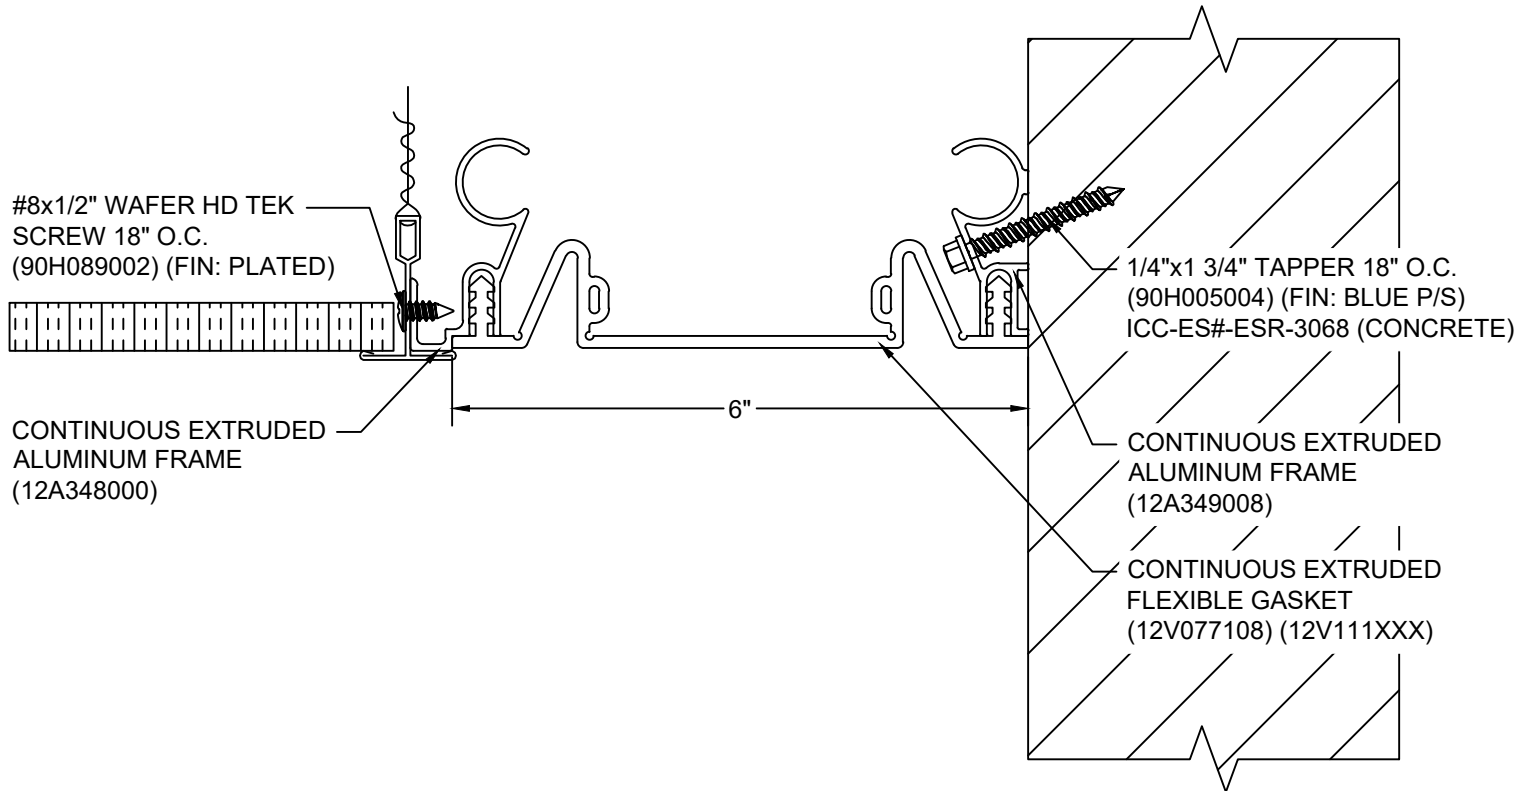

AVAILABLE COLORS:

108 BLACK	270 GREIGE
136 GRAY	232 WHITE

CUSTOM COLORS ARE AVAILABLE AT AN ADDITIONAL CHARGE, SUBJECT TO MINIMUM QUANTITIES.

Model: FCFC-600

Construction Specialties
www.c-sgroup.com

6696 Route 405 Highway, Muncy, PA 17756
Phone: (800) 233-8493 / Fax: (570) 546-8022

PROJECT:	SCALE: 1:2
CUSTOMER:	DATE:
LOCATION:	JOB NO.:
DRAWN BY:	SHEET NO.: