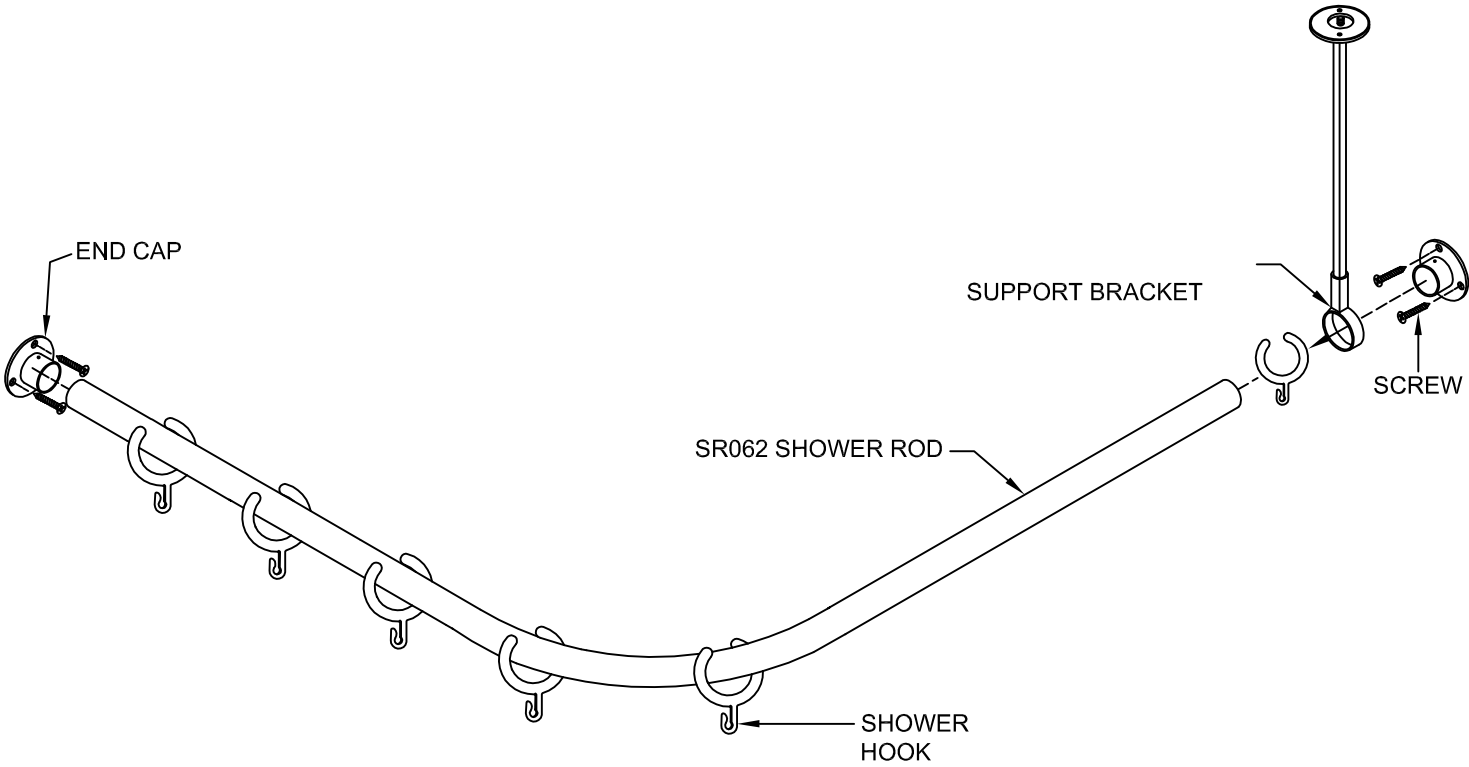

ASSEMBLY DETAIL FOR STRAIGHT SHOWER ROD

SR062 SHOWER ROD

STAINLESS STEEL

DRAWING BY: AV

DATE: 7/19/2017

CS™ Cubicle Curtains

5 BALL SHOWER HOOK

SR062 SHOWER ROD

DRAWING BY: AV

DATE: 7/19/2017

CS™ Cubicle Curtains

ASSEMBLY DETAIL FOR CURB SHOWER ROD

SR062 SHOWER ROD

DRAWING BY: AV

DATE: 7/19/2017

SHOWER HOOK FOR SUSPENDED ROD

SR062 SHOWER ROD

DRAWING BY: AV

DATE: 7/19/2017

← STAINLESS STEEL

CS™ Cubicle Curtains

SUSPENSION ROD

SR062 SHOWER ROD

DRAWING BY: AV

DATE: 7/19/2017

STAINLESS STEEL

CS™ Cubicle Curtains

END CAP FOR SHOWER ROD

SR062 SHOWER ROD

DRAWING BY: AV

DATE: 7/19/2017

CS™ Cubicle Curtains