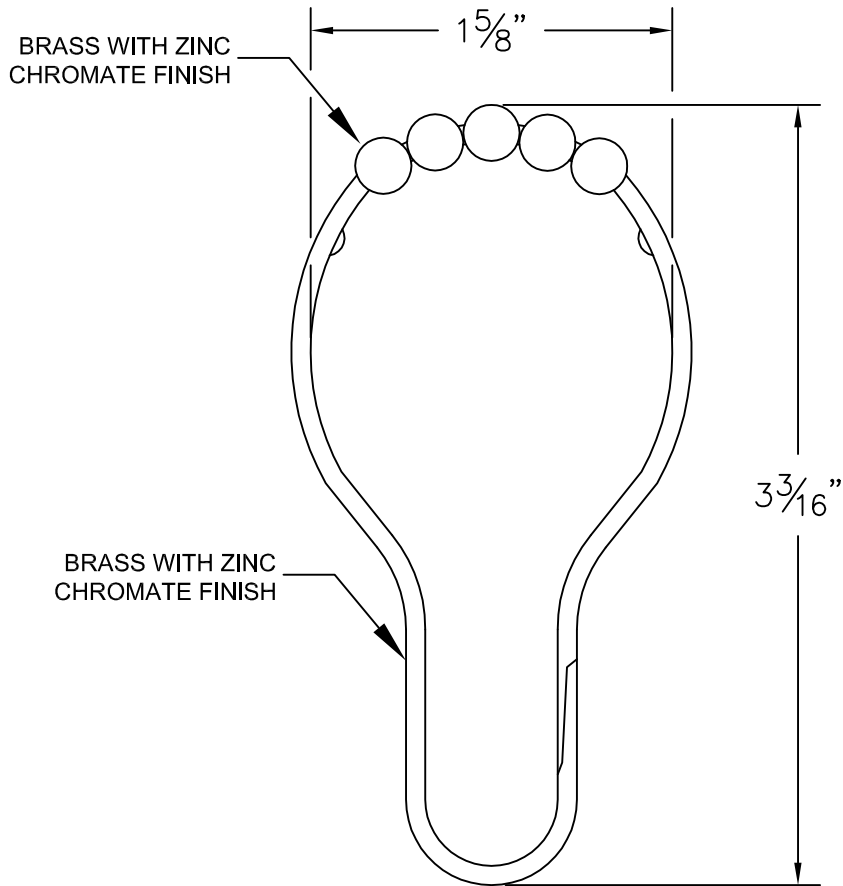

ASSEMBLY DETAIL FOR STRAIGHT SHOWER ROD

SR062 SHOWER ROD

STAINLESS STEEL

DRAWING BY: AV

DATE: 7/19/2017

CS™ Cubicle Curtains

5 BALL SHOWER HOOK

SR062 SHOWER ROD

DRAWING BY: AV

DATE: 7/19/2017

CS™ Cubicle Curtains

ASSEMBLY DETAIL FOR CURB SHOWER ROD

SR062 SHOWER ROD

DRAWING BY: AV

DATE: 7/19/2017

SHOWER HOOK FOR SUSPENDED ROD

SR062 SHOWER ROD

DRAWING BY: AV

DATE: 7/19/2017

← STAINLESS STEEL

CS™ Cubicle Curtains

SUSPENSION ROD

SR062 SHOWER ROD

DRAWING BY: AV

DATE: 7/19/2017

STAINLESS STEEL

CS™ Cubicle Curtains

END CAP FOR SHOWER ROD

SR062 SHOWER ROD

DRAWING BY: AV

DATE: 7/19/2017

CS™ Cubicle Curtains