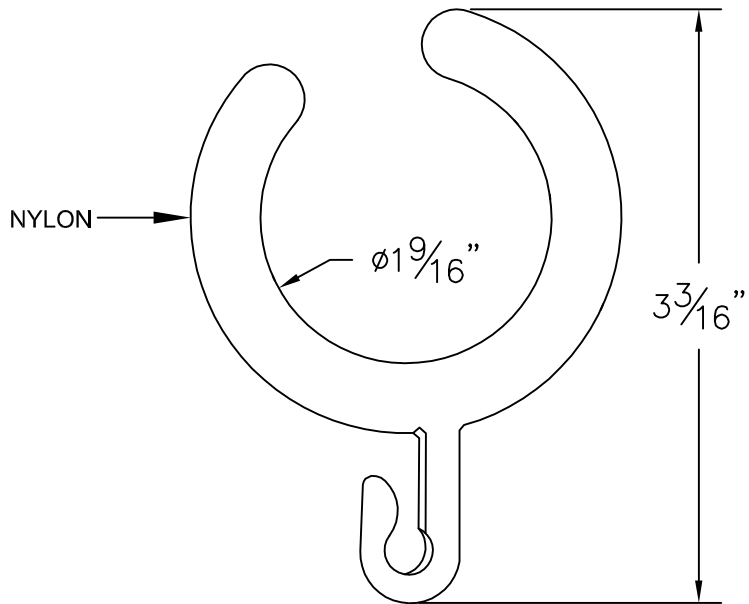

ASSEMBLY DETAIL FOR STRAIGHT SHOWER ROD

SR062 SHOWER ROD

STAINLESS STEEL

DRAWING BY: AV

DATE: 7/19/2017

CS™ Cubicle Curtains

5 BALL SHOWER HOOK

SR062 SHOWER ROD

DRAWING BY: AV

DATE: 7/19/2017

CS™ Cubicle Curtains

ASSEMBLY DETAIL FOR CURB SHOWER ROD

SR062 SHOWER ROD

DRAWING BY: AV

DATE: 7/19/2017

SHOWER HOOK FOR SUSPENDED ROD

SR062 SHOWER ROD

DRAWING BY: AV

DATE: 7/19/2017

← STAINLESS STEEL

CS™ Cubicle Curtains

SUSPENSION ROD

SR062 SHOWER ROD

DRAWING BY: AV