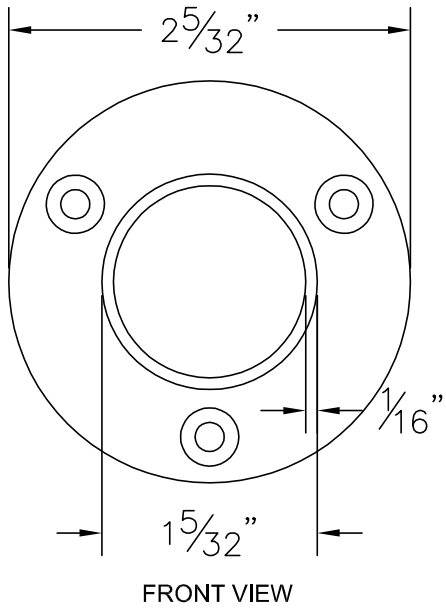

ASSEMBLY DETAIL FOR STRAIGHT SHOWER ROD

SR062 SHOWER ROD

STAINLESS STEEL

DRAWING BY: AV

DATE: 7/19/2017

CS™ Cubicle Curtains

5 BALL SHOWER HOOK

SR062 SHOWER ROD

DRAWING BY: AV

DATE: 7/19/2017

CS™ Cubicle Curtains

ASSEMBLY DETAIL FOR CURB SHOWER ROD

SR062 SHOWER ROD

DRAWING BY: AV

DATE: 7/19/2017

SHOWER HOOK FOR SUSPENDED ROD

DATE: 7/19/2017

STAINLESS STEEL

CS™ Cubicle Curtains

END CAP FOR SHOWER ROD

SR062 SHOWER ROD

DRAWING BY: AV

DATE: 7/19/2017

CS™ Cubicle Curtains