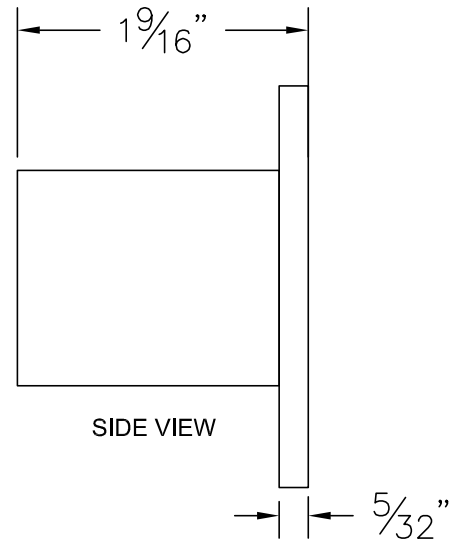

END CAP FOR SHOWER ROD

SR062 SHOWER ROD

DRAWING BY: AV

DATE: 7/19/2017

CS™ Cubicle Curtains