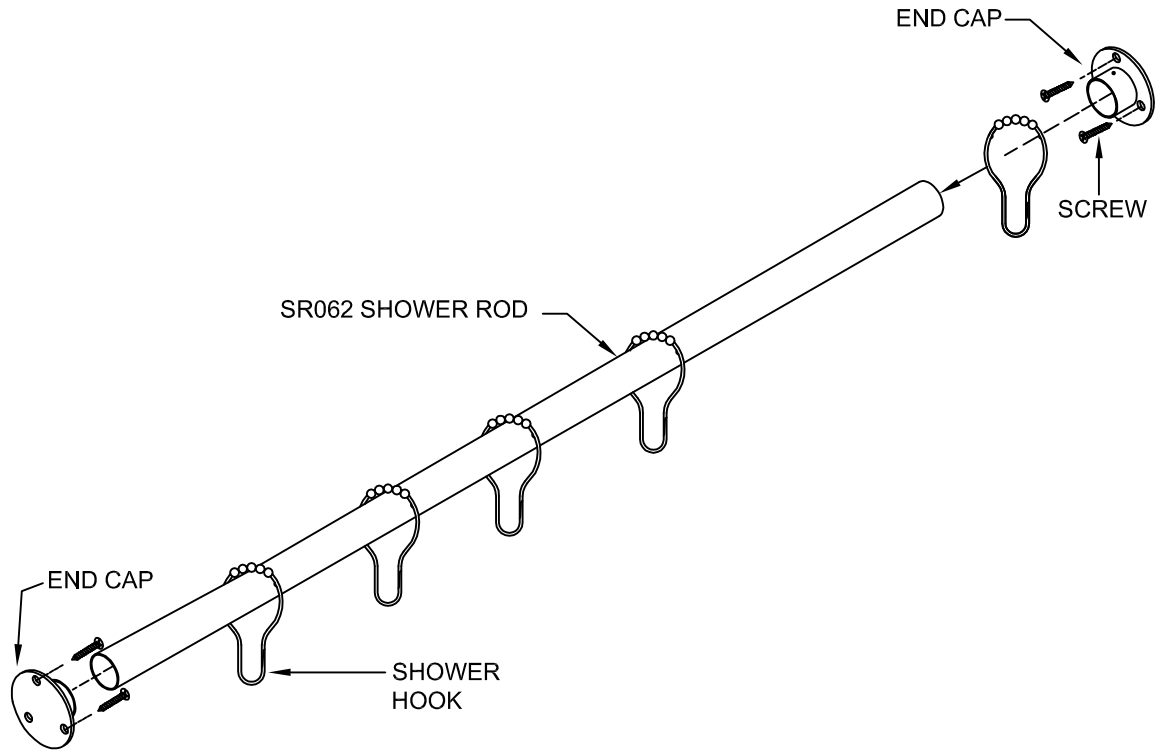

ASSEMBLY DETAIL FOR STRAIGHT SHOWER ROD

SR062 SHOWER ROD

STAINLESS STEEL

DRAWING BY: AV

DATE: 7/19/2017

CS™ Cubicle Curtains

5 BALL SHOWER HOOK

SR062 SHOWER ROD

DRAWING BY: AV

DATE: 7/19/2017

CS™ Cubicle Curtains

ASSEMBLY DETAIL FOR CURB SHOWER ROD

SR062 SHOWER ROD

DRAWING BY: AV

DATE: 7/19/2017

SHOWER HOOK FOR SUSPENDED ROD