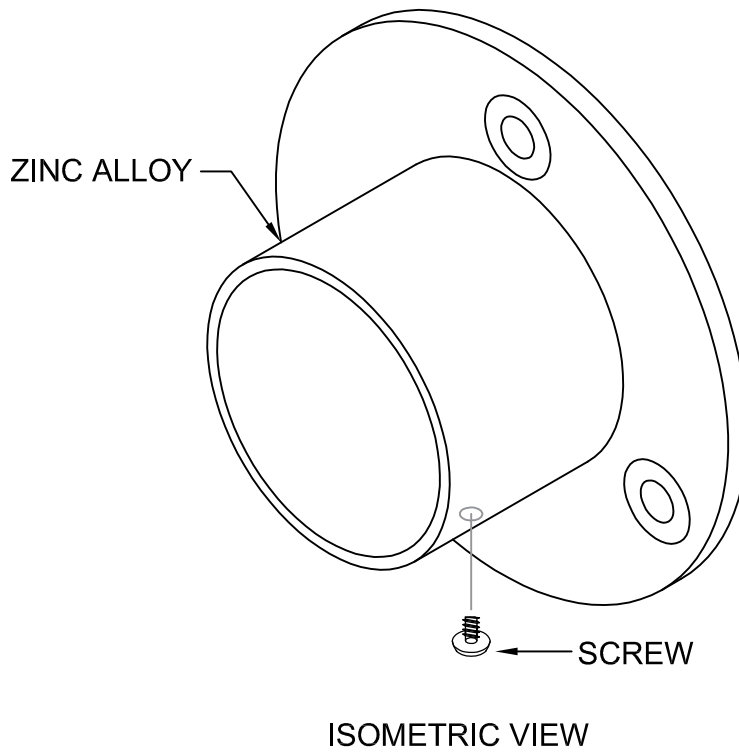

ASSEMBLY DETAIL FOR STRAIGHT SHOWER ROD

SR062 SHOWER ROD

STAINLESS STEEL

DRAWING BY: AV

DATE: 7/19/2017

CS™ Cubicle Curtains

5 BALL SHOWER HOOK

SR062 SHOWER ROD

DRAWING BY: AV

DATE: 7/19/2017

CS™ Cubicle Curtains

ASSEMBLY DETAIL FOR CURB SHOWER ROD

SR062 SHOWER ROD

DRAWING BY: AV

DATE: 7/19/2017

SHOWER HOOK FOR SUSPENDED ROD

SR062 SHOWER ROD

DRAWING BY: AV

DATE: 7/19/2017

← STAINLESS STEEL

CS™ Cubicle Curtains

SUSPENSION ROD

SR062 SHOWER ROD

DRAWING BY: AV

DATE: 7/19/2017

STAINLESS STEEL

CS™ Cubicle Curtains

END CAP FOR SHOWER ROD

SR062 SHOWER ROD

DRAWING BY: AV

DATE: 7/19/2017

CS™ Cubicle Curtains