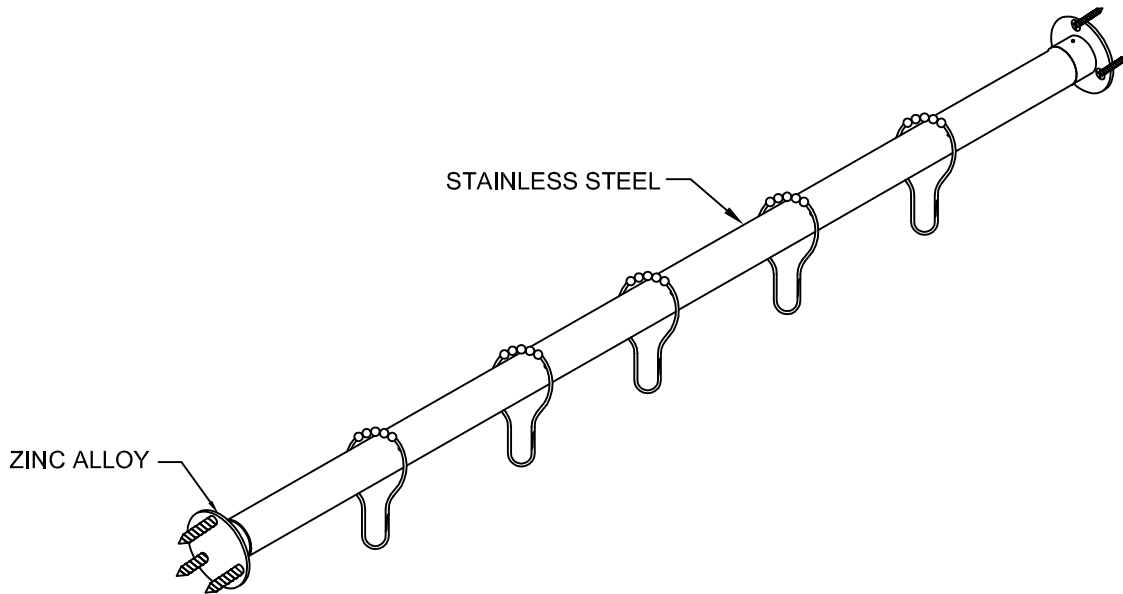

ASSEMBLY DETAIL FOR STRAIGHT SHOWER ROD

SR062 SHOWER ROD

STAINLESS STEEL

DRAWING BY: AV

DATE: 7/19/2017

CS™ Cubicle Curtains

5 BALL SHOWER HOOK

SR062 SHOWER ROD

DRAWING BY: AV

DATE: 7/19/2017

CS™ Cubicle Curtains

ASSEMBLY DETAIL FOR CURB SHOWER ROD

SR062 SHOWER ROD

DRAWING BY: AV

DATE: 7/19/2017

SHOWER HOOK FOR SUSPENDED ROD