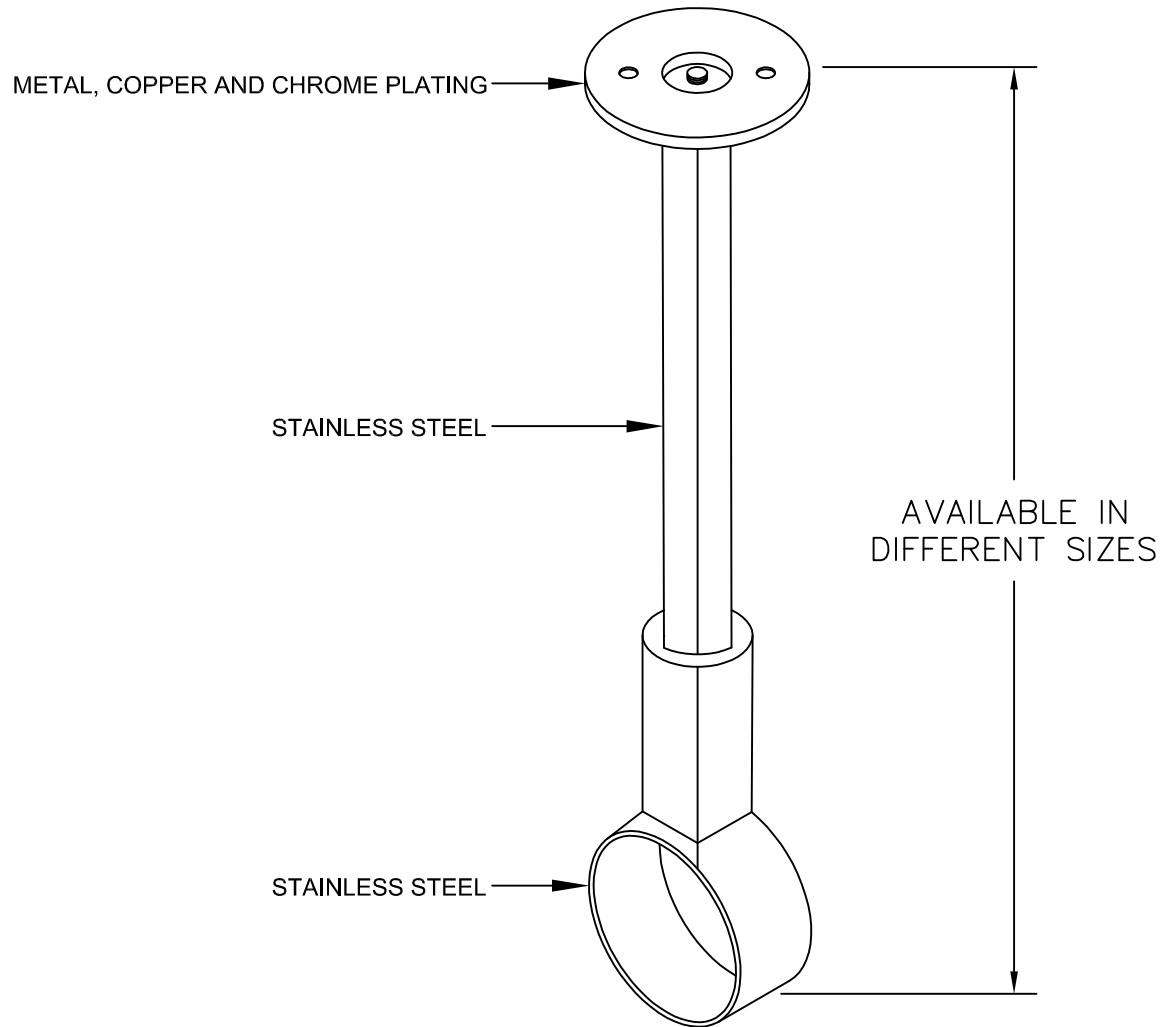

ASSEMBLY DETAIL FOR STRAIGHT SHOWER ROD

SR062 SHOWER ROD

STAINLESS STEEL

DRAWING BY: AV

DATE: 7/19/2017

CS™ Cubicle Curtains

5 BALL SHOWER HOOK

SR062 SHOWER ROD

DRAWING BY: AV

DATE: 7/19/2017

CS™ Cubicle Curtains

ASSEMBLY DETAIL FOR CURB SHOWER ROD

SR062 SHOWER ROD

DRAWING BY: AV

DATE: 7/19/2017

SHOWER HOOK FOR SUSPENDED ROD

SR062 SHOWER ROD

DRAWING BY: AV

DATE: 7/19/2017

← STAINLESS STEEL

CS™ Cubicle Curtains

SUSPENSION ROD

SR062 SHOWER ROD

DRAWING BY: AV

DATE: 7/19/2017

STAINLESS STEEL

CS™ Cubicle Curtains

END CAP FOR SHOWER ROD

SR062 SHOWER ROD

DRAWING BY: AV

DATE: 7/19/2017

CS™ Cubicle Curtains