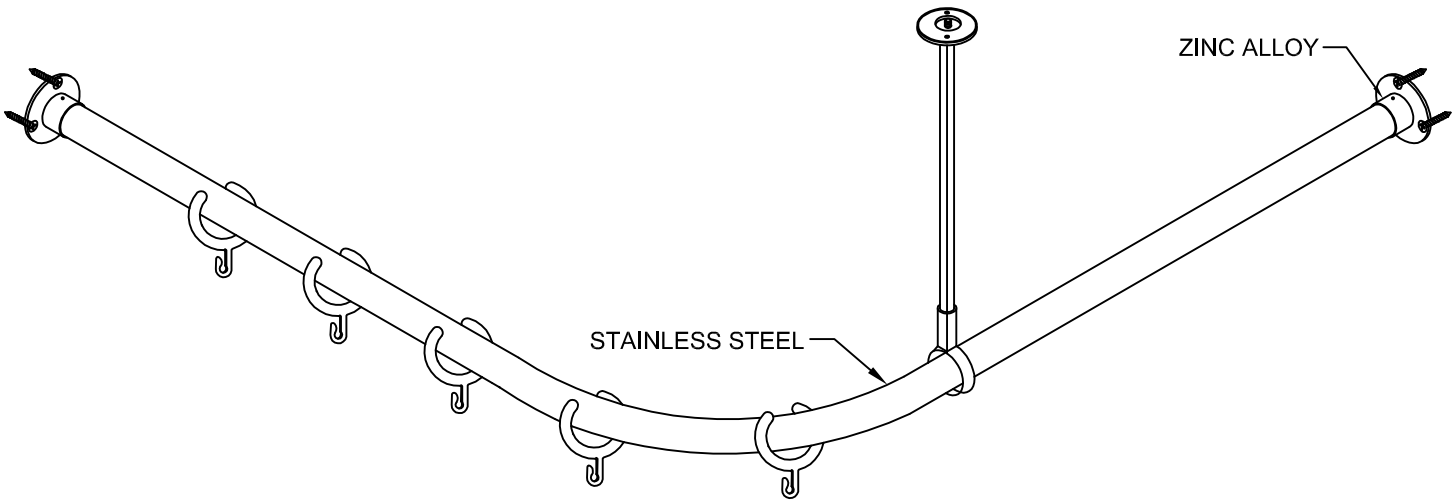

ASSEMBLY DETAIL FOR STRAIGHT SHOWER ROD

SR062 SHOWER ROD

STAINLESS STEEL

DRAWING BY: AV

DATE: 7/19/2017

CS™ Cubicle Curtains

5 BALL SHOWER HOOK

SR062 SHOWER ROD

DRAWING BY: AV

DATE: 7/19/2017

CS™ Cubicle Curtains

ASSEMBLY DETAIL FOR CURB SHOWER ROD

SR062 SHOWER ROD

DRAWING BY: AV

DATE: 7/19/2017

SHOWER HOOK FOR SUSPENDED ROD

SR062 SHOWER ROD

DRAWING BY: AV

DATE: 7/19/2017

← STAINLESS STEEL

CS™ Cubicle Curtains

SUSPENSION ROD

SR062 SHOWER ROD

DRAWING BY: AV

DATE: 7/19/2017

STAINLESS STEEL

CS™ Cubicle Curtains

END CAP FOR SHOWER ROD

SR062 SHOWER ROD

DRAWING BY: AV

DATE: 7/19/2017

CS™ Cubicle Curtains