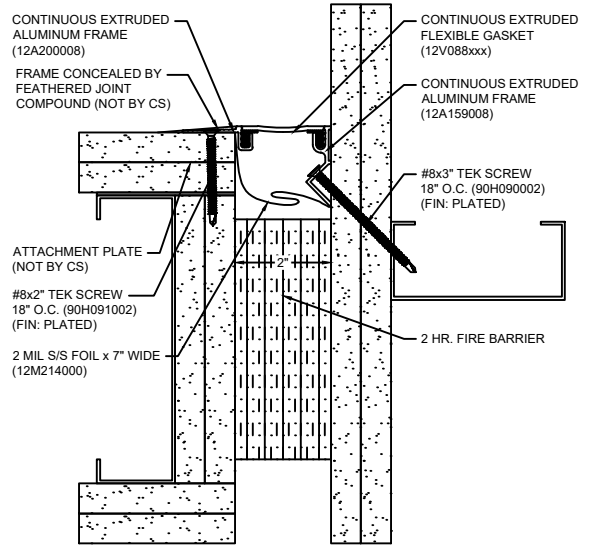

Model: FWFC-200 W/ FB

Construction Specialties®

www.c-sgroup.com

6696 Route 405 Highway, Muncy, PA 17756
Phone: (800) 233-8493 / Fax: (570) 546-8022

895 Lakefront Promenade, Mississauga, Ontario L5E 2C2 Canada
Phone: (888) 895-8955 / Fax: (905) 274-6241

© Copyright 2018 Construction Specialties, Inc.

PROJECT:	SCALE: NTS
CUSTOMER:	DATE:
LOCATION:	JOB NO.:
DRAWN BY:	SHEET NO.: