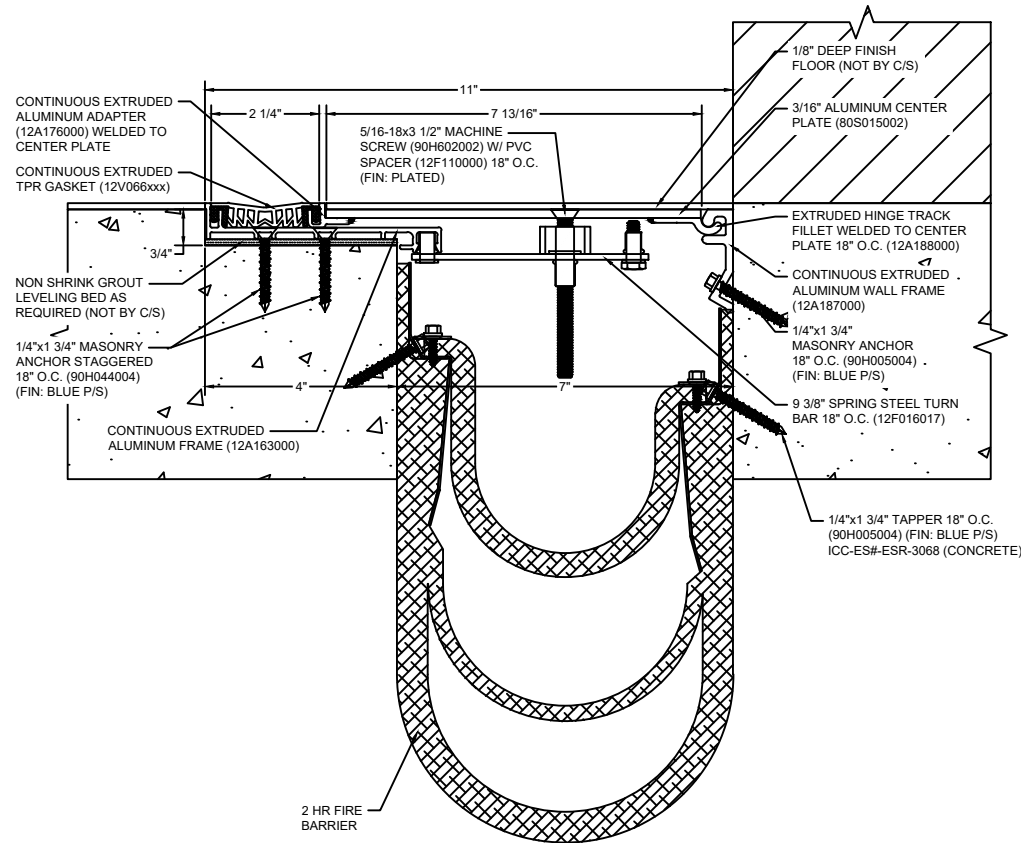

Model: SGRW-700 W/ FB

CS **Construction Specialties®**
www.c-sgroup.com
6696 Route 405 Highway, Muncy, PA 17756
Phone: (800) 233-8493 / Fax: (570) 546-8022
895 Lakefront Promenade, Mississauga, Ontario L5E 2C2 Canada
Phone: (888) 895-8955 / Fax: (905) 274-6241

© Copyright 2018 Construction Specialties, Inc.

PROJECT:	
CUSTOMER:	
LOCATION:	
DRAWN BY:	

SCALE:	NTS
DATE:	
JOB NO.:	
SHEET NO.: