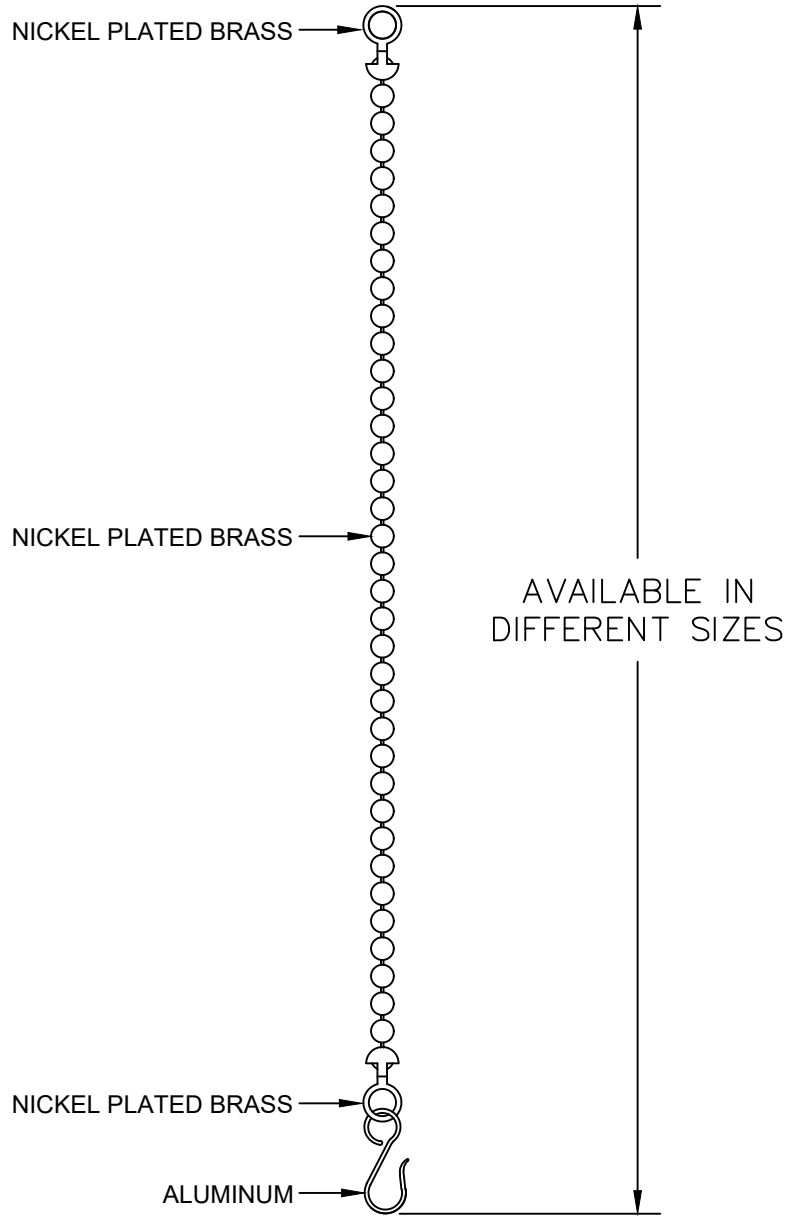

# BEAD CHAIN DROP

DRAWING BY: AV

DATE: 7/19/2017