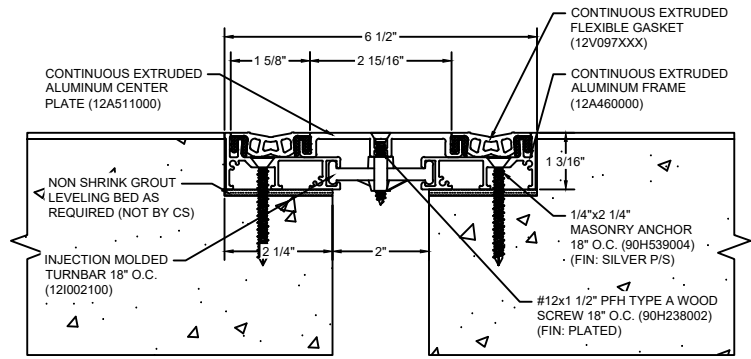

Model: DGTP-200

Construction Specialties®
www.c-sgroup.com
6696 Route 405 Highway, Muncy, PA 17756
Phone: (800) 233-8493 / Fax: (570) 546-8022
895 Lakefront Promenade, Mississauga, Ontario L5E 2C2 Canada
Phone: (888) 895-8955 / Fax: (905) 274-6241

© Copyright 2018 Construction Specialties, Inc.

PROJECT:	SCALE: NTS
CUSTOMER:	DATE:
LOCATION:	JOB NO.:
DRAWN BY:	SHEET NO.: