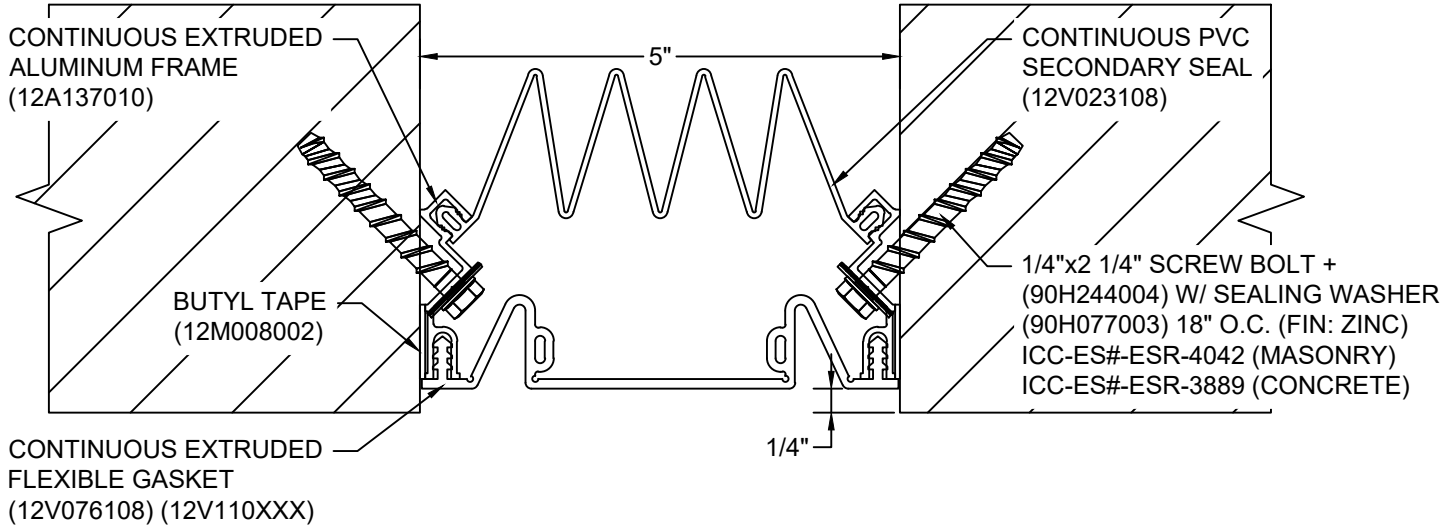

Model: SF-500

Construction Specialties®
www.c-sgroup.com
6696 Route 405 Highway, Muncy, PA 17756
Phone: (800) 233-8493 / Fax: (570) 546-8022
895 Lakefront Promenade, Mississauga, Ontario L5E 2C2 Canada
Phone: (888) 895-8955 / Fax: (905) 274-6241

© Copyright 2018 Construction Specialties, Inc.

PROJECT:	SCALE: NTS
CUSTOMER:	DATE:
LOCATION:	JOB NO.:
DRAWN BY:	SHEET NO.: