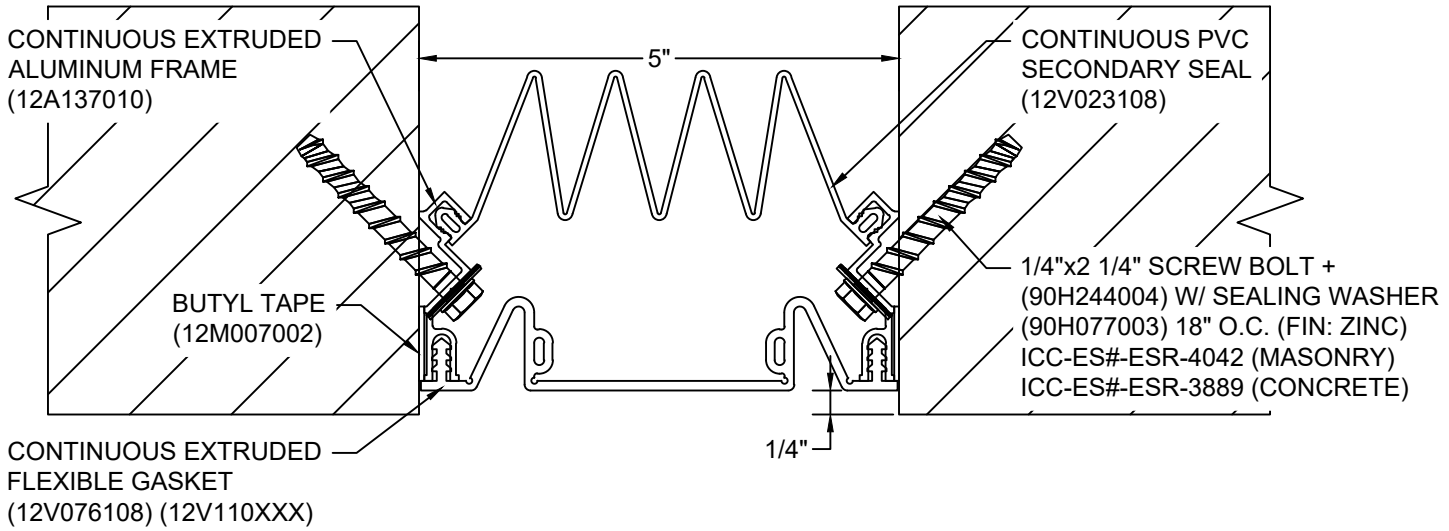

Model: SF-500

Construction Specialties
www.c-sgroup.com
6696 Route 405 Highway, Muncy, PA 17756
Phone: (800) 233-8493 / Fax: (570) 546-8022

895 Lakefront Promenade, Mississauga, Ontario L5E 2C2 Canada
Phone: (888) 895-8955 / Fax: (905) 274-6241

© Copyright 2016 Construction Specialties, Inc.

PROJECT:	SCALE: NTS
CUSTOMER:	DATE:
LOCATION:	JOB NO.:
DRAWN BY:	SHEET NO.: