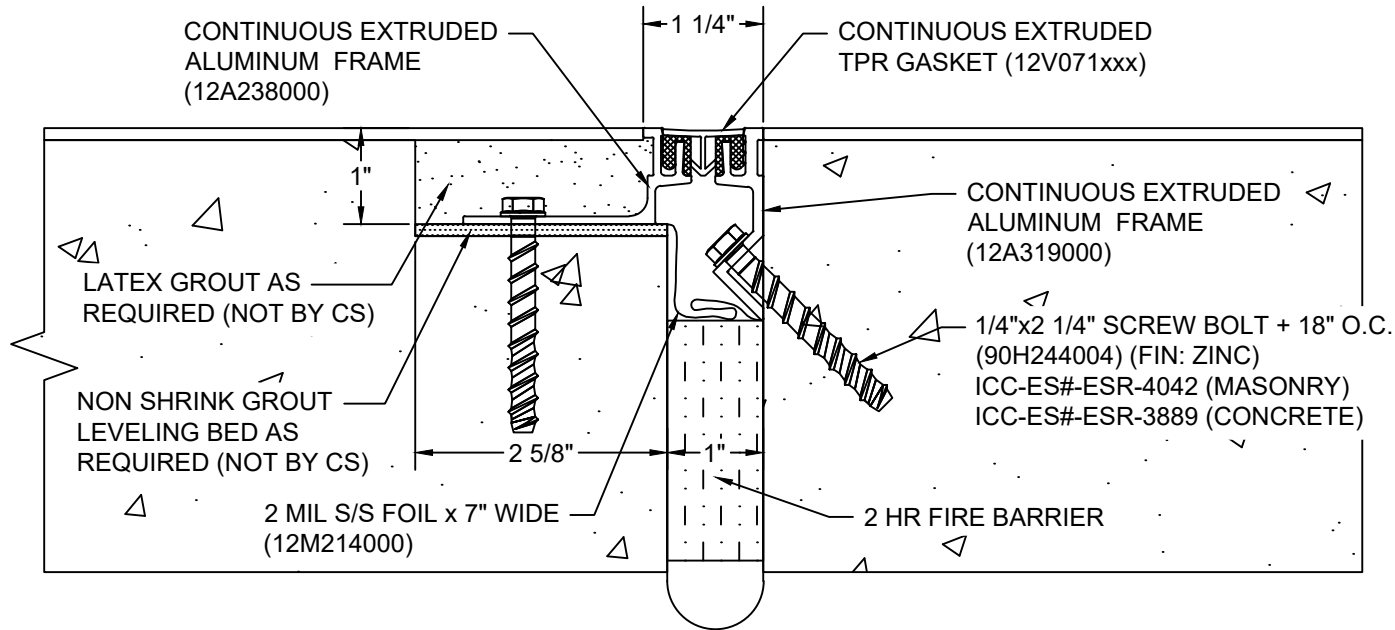

Model: GFT-100X1M

CS Construction Specialties®
www.c-sgroup.com
6696 Route 405 Highway, Muncy, PA 17756
Phone: (800) 233-8493 / Fax: (570) 546-8022
895 Lakefront Promenade, Mississauga, Ontario L5E 2C2 Canada
Phone: (888) 895-8955 / Fax: (905) 274-6241

© Copyright 2018 Construction Specialties, Inc.

PROJECT:	SCALE: NTS
CUSTOMER:	DATE:
LOCATION:	JOB NO.:
DRAWN BY:	SHEET NO.: