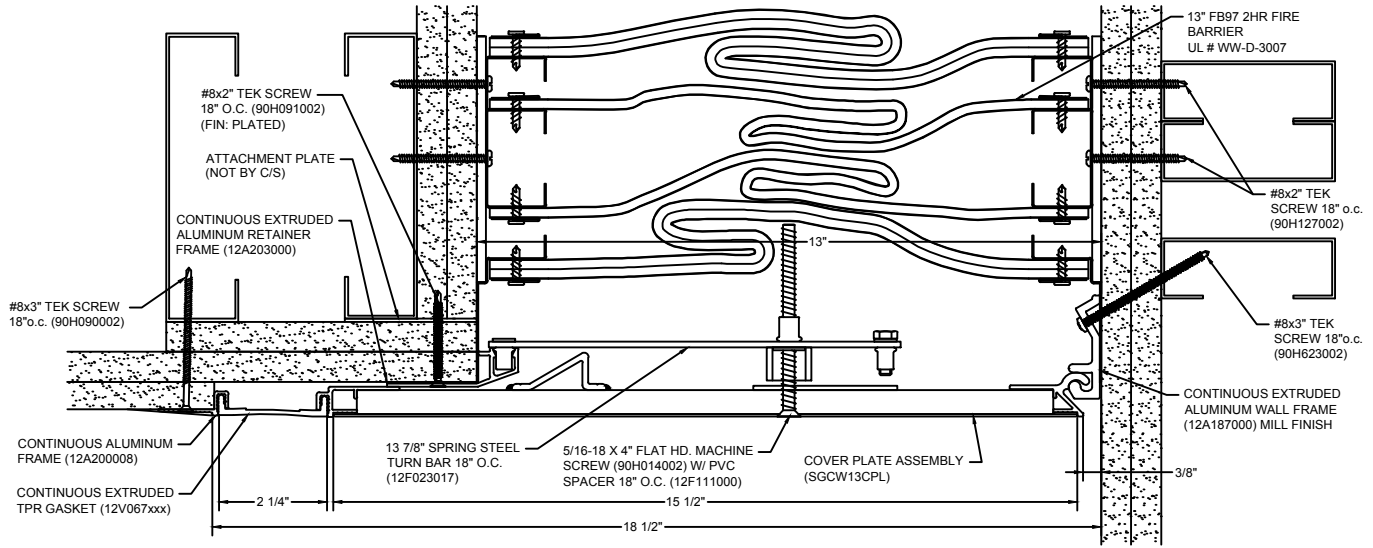

108 BLACK 232 WHITE **AVAILABLE COLORS:** 270 GREIGE 136 GRAY

*** CUSTOM COLORS ARE AVAILABLE AT AN ADDITIONAL CHARGE, SUBJECT TO MINIMUM QUANTITIES. ***

Model: SGWC-1300 W/ FB

CS Construction Specialties®
www.c-sgroup.com
 6696 Route 405 Highway, Muncy, PA 17756
 Phone: (800) 233-8493 / Fax: (570) 546-8022