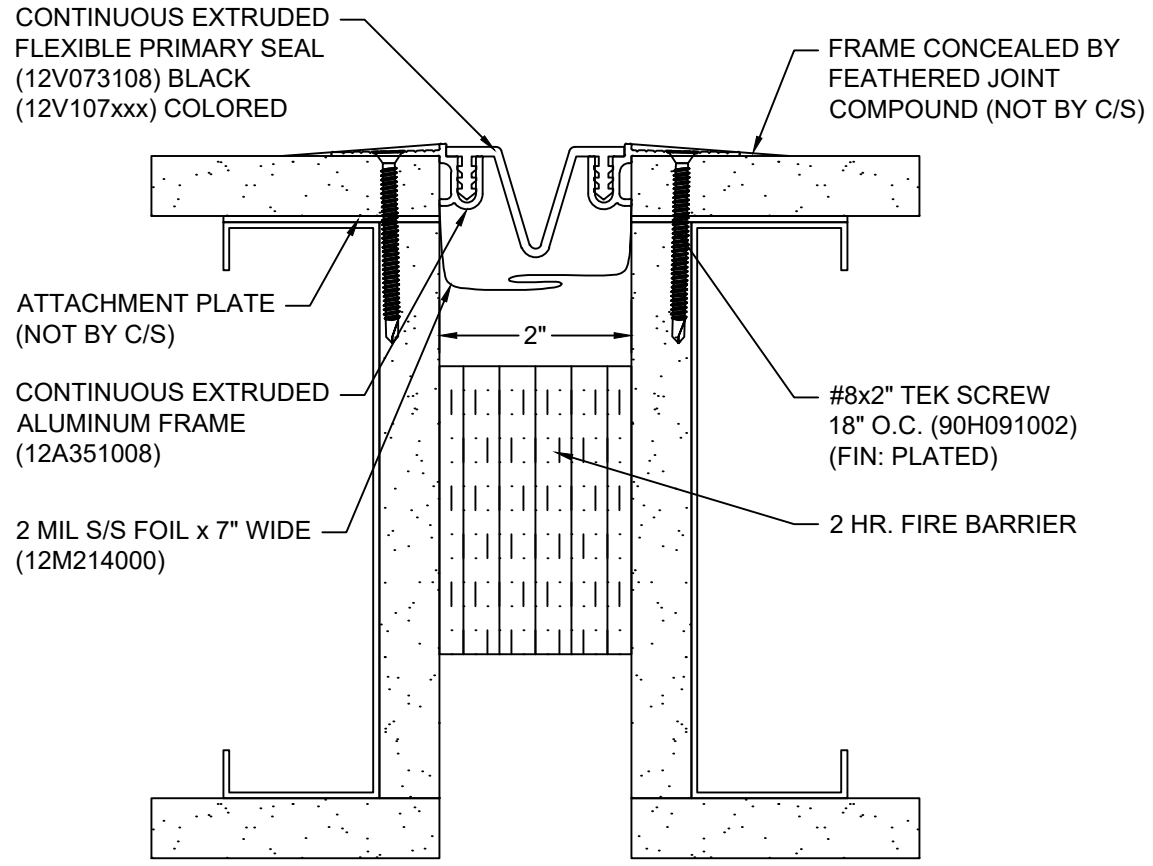

Model: FWS-200 W/ FB

Construction Specialties®

www.c-sgroup.com

6696 Route 405 Highway, Muncy, PA 17756
Phone: (800) 233-8493 / Fax: (570) 546-8022

895 Lakefront Promenade, Mississauga, Ontario L5E 2C2 Canada
Phone: (888) 895-8955 / Fax: (905) 274-6241

© Copyright 2018 Construction Specialties, Inc.

PROJECT:	SCALE: NTS
CUSTOMER:	DATE:
LOCATION:	JOB NO.:
DRAWN BY:	SHEET NO.: