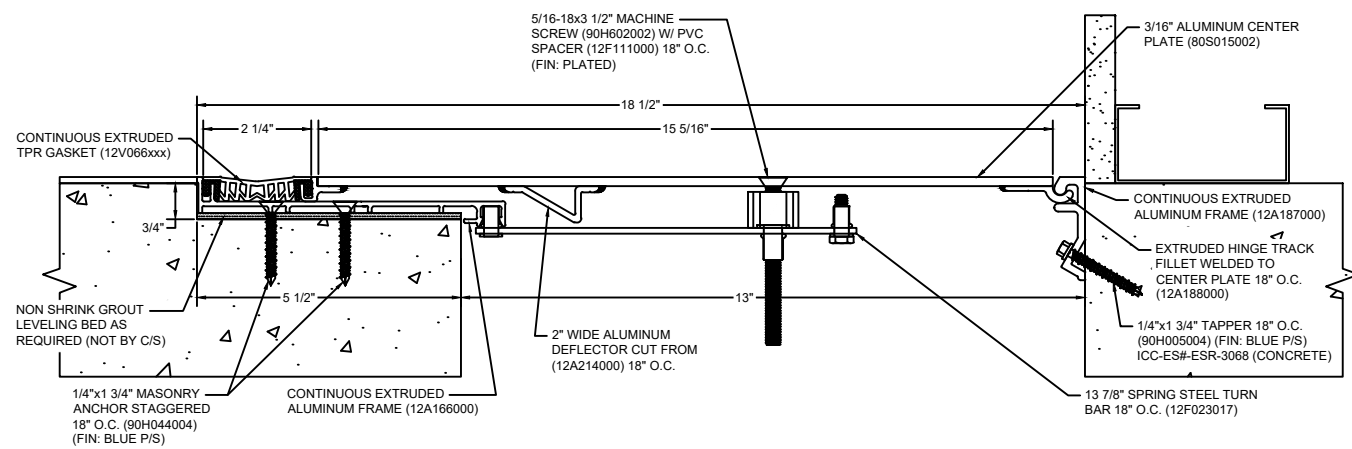

Model: SGPW-1300

Construction Specialties®
www.c-sgroup.com
6696 Route 405 Highway, Muncy, PA 17756
Phone: (800) 233-8493 / Fax: (570) 546-8022
895 Lakefront Promenade, Mississauga, Ontario L5E 2C2 Canada
Phone: (888) 895-8955 / Fax: (905) 274-6241

© Copyright 2018 Construction Specialties, Inc.

PROJECT:	SCALE: NTS
CUSTOMER:	DATE:
LOCATION:	JOB NO.:
DRAWN BY:	SHEET NO.: